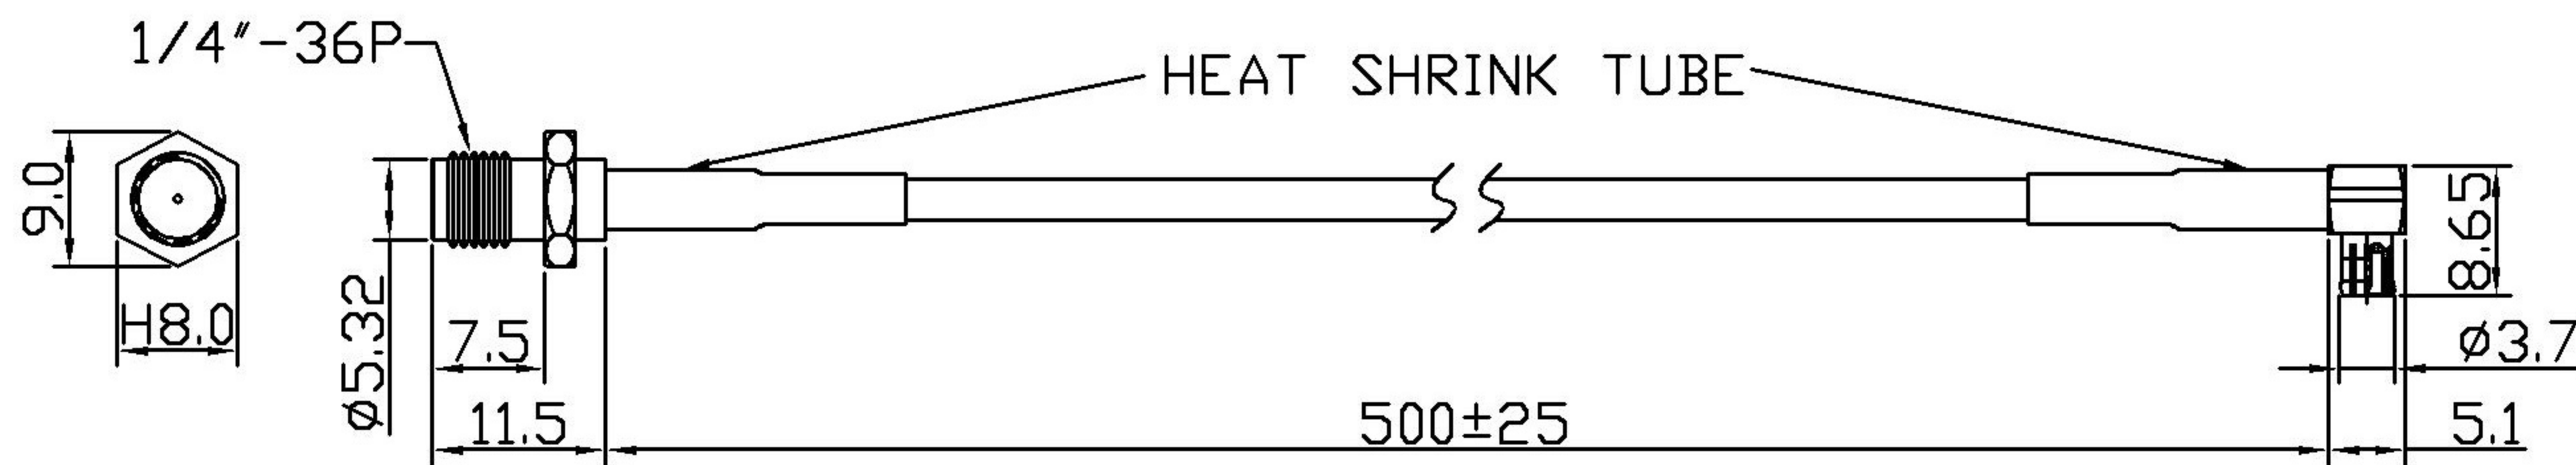

Cable	RG316/U
OD	ø2.6±0.2mm
Cover	Black
SMA F B TYPE	Gold
MCX M RA	Gold

Cable : VW-1

**ROHS**

ISO 9001  
ISO 14001

Material:		Treatment:		TRANSVOICE			
Drawer	Design	Aprov	Tolerance	Unit: mm		TITLE	SMA F B TYPE+316U +MCX M RA
			X=±0.5 .X=±0.2 .XX=±0.1 .XXX=±0.05	Ver: A	Scale 1:1	Model NO	201-348
				File NO: QR0402		Drawing NO	100-27001-0288

NO	DESCRIPTION	MATERIAL/FINISH	Q'TY
Part NO	CX-SMA316MCX-2417D		