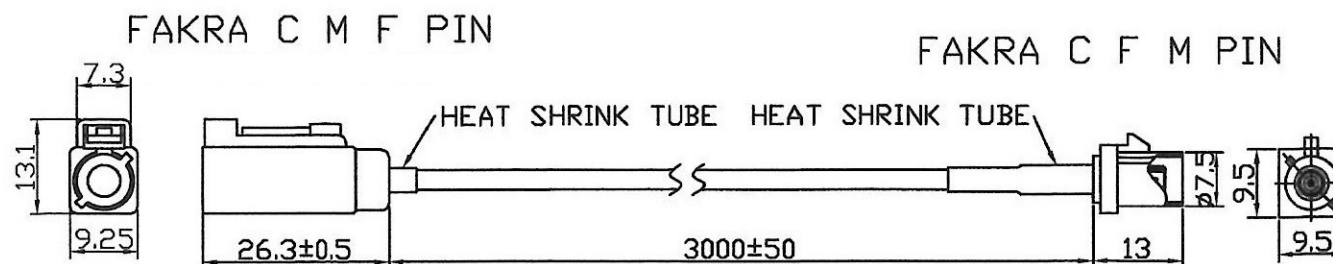

Cable	RG316U
ØD	Ø2.6±0.1mm
Cover	Black
FAKRA C F	Blue
FAKRA C M	Blue

ROHS

ISO 9001
ISO 14001

Material:		Treatment:		TRANSVOICE			
Drawer	Design	Approx	Tolerance	Unit: mm		TITLE	FAKRA C F+RG316U FAKRA C M
NO		DESCRIPTION	MATERIAL / FINISH	Q'TY	Ver: A	Scale 1:1	Model NO 201-404
Part NO	CX-FAK316FAK-1895D			File NO: QR0402	Drawing NO	100-27001-0142	