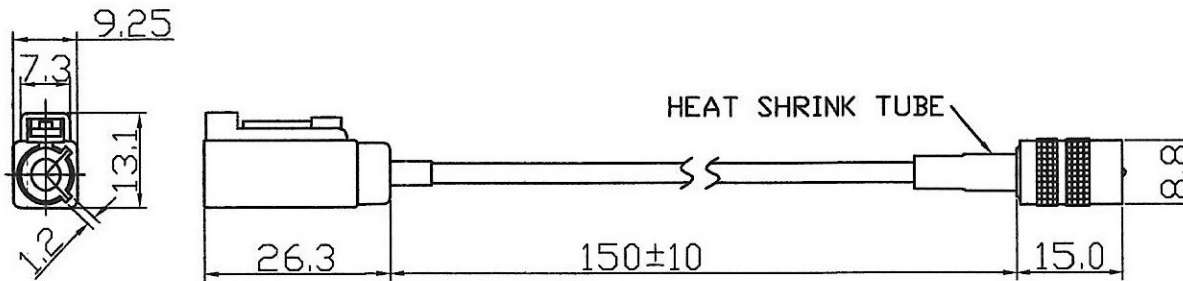

Cable	RG316/U
OD	∅2.6±0.1mm
Cover	Black
FAKRA D	Purple
FME M S Type	Nickel-plated

**ROHS**

150 9001  
150 14001

				Material:		Treatment:		TRANSVOICE					
NO		DESCRIPTION	MATERIAL / FINISH	Q'TY	Drawer	Design	Aprov	Tolerance	Unit: mm		TITLE	FAKRA D+316U+FME M S	
Part NO		CX-FAK316FME-2035D						X=±0.5 X=±0.2 XX=±0.1 XXX=±0.05	Ver: A	Scale 1:1	Model NO	201-411	
									File NO: QR0402	Drawing NO	100-27001-100		