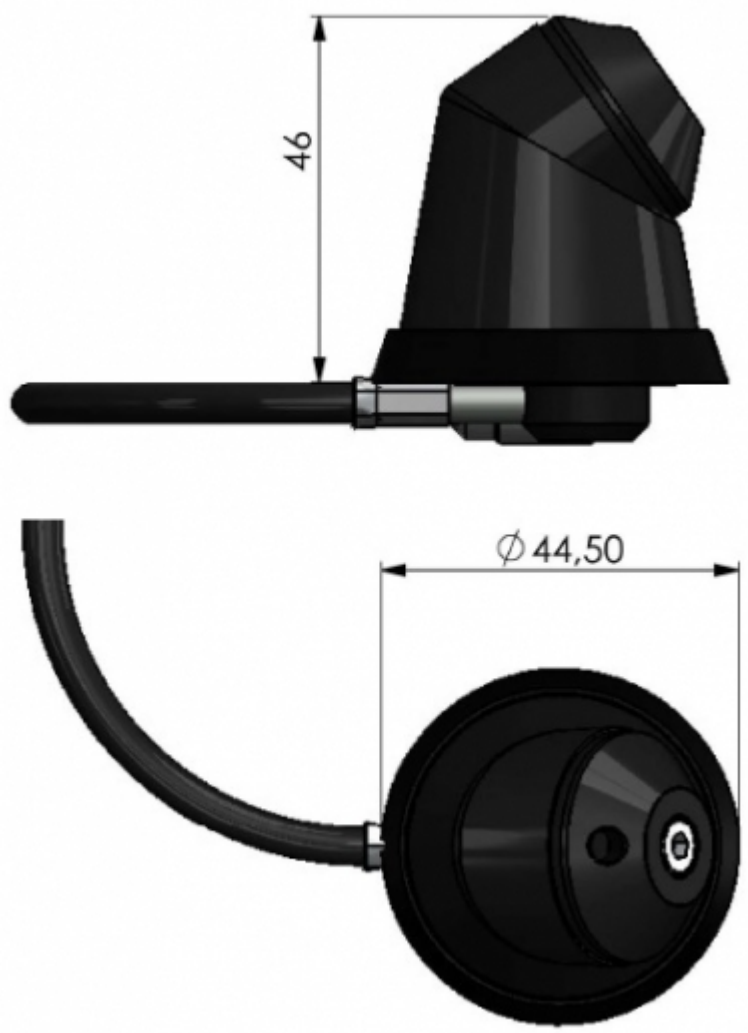

Outline Drawing