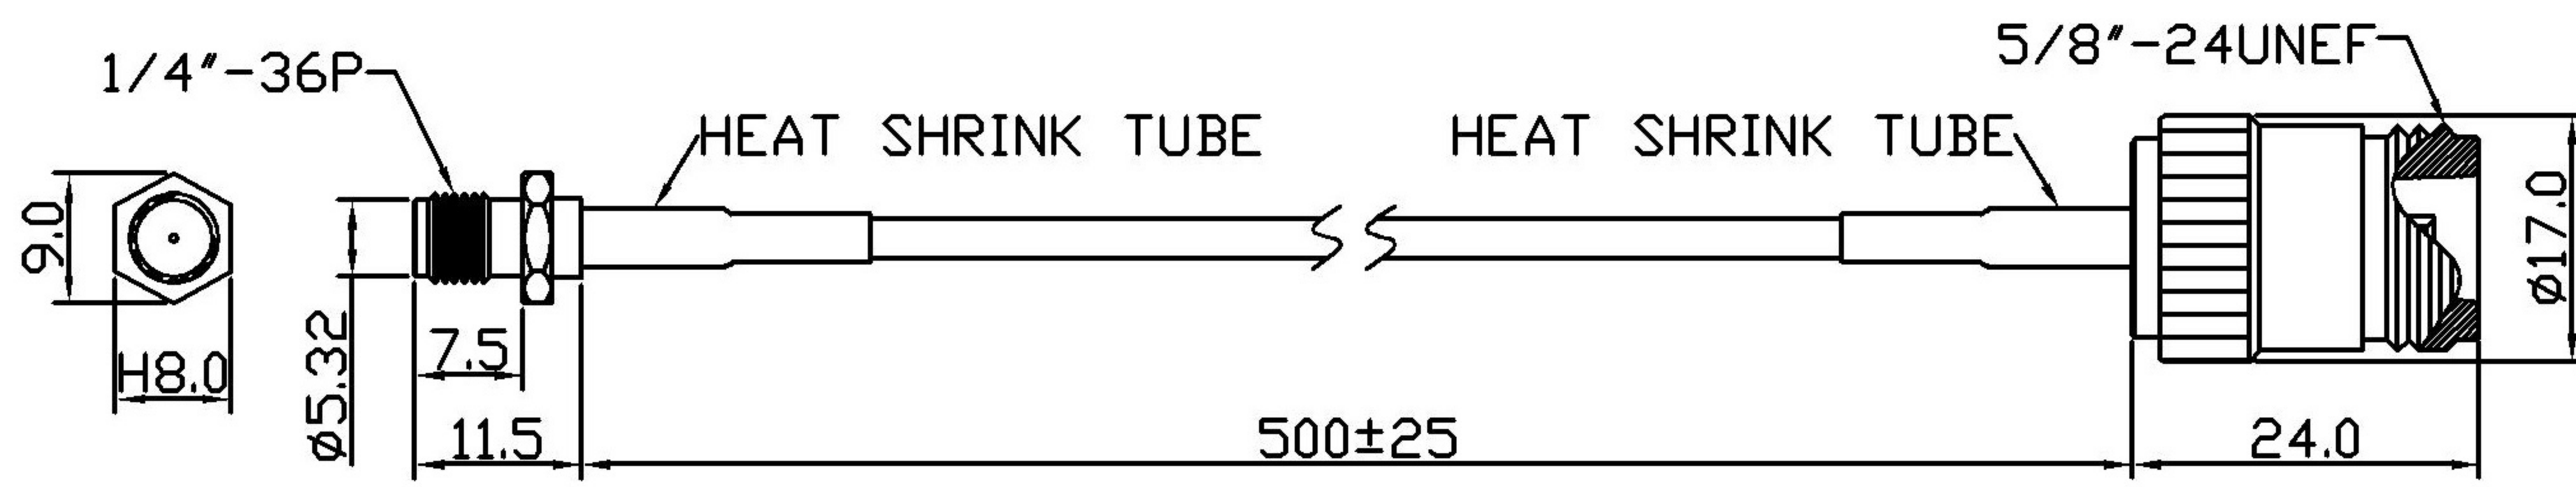

Cable	RG316/U
OD	ø2.6±0.2mm
Cover	Black
SMA F B TYPE	Gold
N F	Ni

Cable : VW-1

ROHS

ISO 9001
ISO 14001

Material:		Treatment:		TRANSVOICE			
Drawer	Design	Aprov	Tolerance	Unit: mm		TITLE	SMA F B TYPE+316U+N F
			X=±0.5 .X=±0.2 .XX=±0.1 .XXX=±0.05	Ver: A	Scale 1:1	Model NO	
Part NO	CX SMA 316NF0-2357D			File NO: QR0402	Drawing NO	100-27001-0248	

NO	DESCRIPTION	MATERIAL / FINISH	Q'TY
	CX SMA 316NF0-2357D		