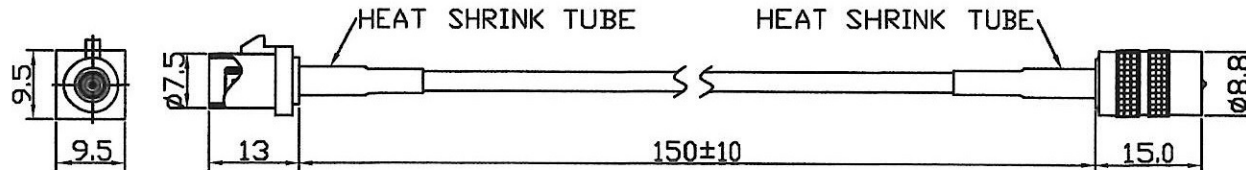

Cable	RG316/U
OD	ø2.6±0.1mm
Cover	Black
FAKRA Z M	Water blue
FME M	Nickel-plated

**ROHS**

ISO 9001  
ISO 14001

FAKRA Z F M PIN

Material:		Treatment:		TRANSVOICE			
Drawer	Design	Aprov	Tolerance	Unit: mm		TITLE	FAKRA Z M+316U+FME M
				Ver: A	Scale 1:1	Model NO	201-420
				File NO: QR0402	Drawing NO	100-27001-0127	
<b>NO</b> DESCRIPTION MATERIAL / FINISH Q'TY		Part NO CX-FAK316SMA-2087D					