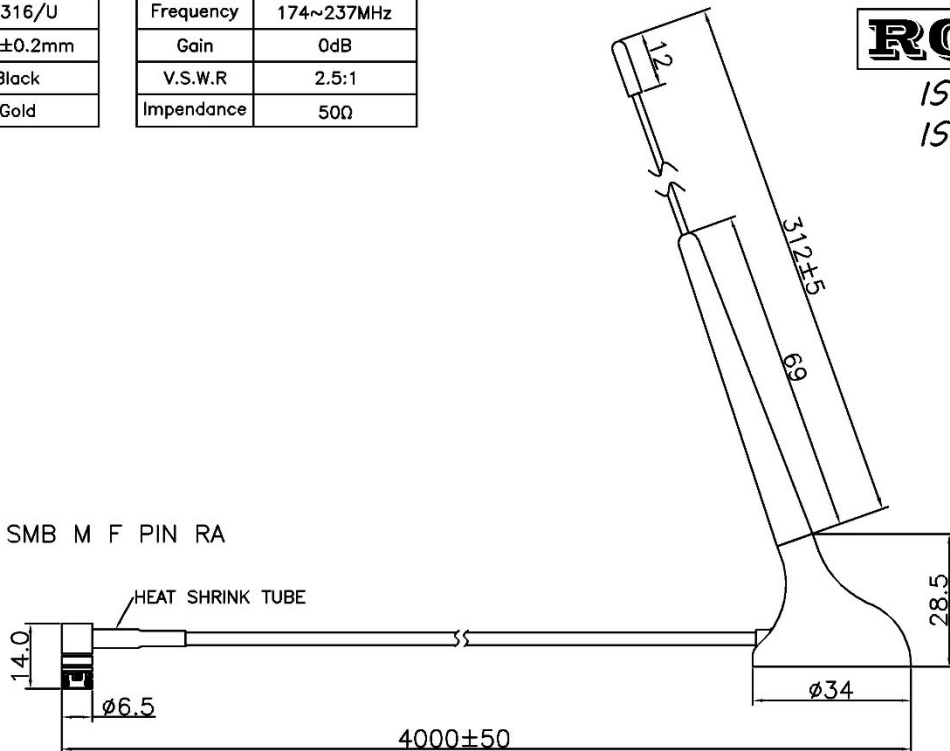

Cable	RG316/U
OD	$\phi 2.6 \pm 0.2 \text{mm}$
Cover	Black
SMB F RA	Gold

Frequency	174~237MHz
Gain	0dB
V.S.W.R	2.5:1
Impedance	50 Ω

ROHS

ISO 9001
ISO 14001

SMB M F PIN RA

Material:			Treatment:		TRANSVOICE			
Drawer	Design	Aprov	Tolerance	Unit: mm		TITLE	202-867	
			X=±0.5	Ver: A	Scale 1:1	Model NO		
			.X=±0.2	File NO: QR0402	Drawing NO	100-27001-0208		
			.XX=±0.1					
			.XXX=±0.05					

NO	DESCRIPTION	MATERIAL / FINISH	Q'TY
Part NO			