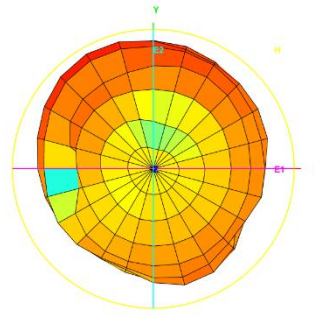

Total\_Efficiency (%)

Total\_Gain (dBi)

Total\_3D\_Top View\_690MHz

Total\_3D\_Front View\_690MHz

Total\_3D\_Left View\_690MHz

Total\_3D\_Side View 1\_690MHz

Total\_3D\_Top View\_824MHz

Total\_3D\_Front View\_824MHz

Total\_3D\_Left View\_824MHz

Total\_3D\_Side View 1\_824MHz

Total\_3D\_Top View\_960MHz

Total\_3D\_Front View\_960MHz

Total\_3D\_Left View\_960MHz

Total\_3D\_Side View\_1\_960MHz

Total\_3D\_Top View\_1.71GHz

Total\_3D\_Front View\_1.71GHz

Total\_3D\_Left View\_1.71GHz

Total\_3D\_Side View\_1\_1.71GHz

Total\_3D\_Top View\_1.88GHz

Total\_3D\_Front View\_1.88GHz

Total\_3D\_Left View\_1.88GHz

Total\_3D\_Side View 1\_1.88GHz

Total\_3D\_Top View\_2.17GHz

Total\_3D\_Front View\_2.17GHz

Total\_3D\_Left View\_2.17GHz

Total\_3D\_Side View 1\_2.17GHz

Total\_3D\_Top View\_2.4GHz

Total\_3D\_Front View\_2.4GHz

Total\_3D\_Left View\_2.4GHz