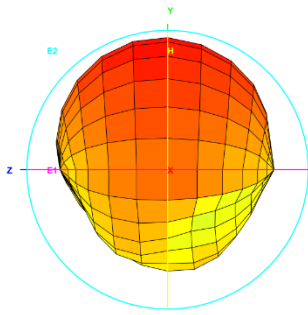

Total\_Efficiency (%)

Total\_Gain (dBi)

Total\_3D\_Top View\_690MHz

Total\_3D\_Front View\_690MHz

Total\_3D\_Left View\_690MHz

Total\_3D\_Side View 1\_690MHz

Total\_3D\_Top View\_824MHz

Total\_3D\_Front View\_824MHz

Total\_3D\_Left View\_824MHz

Total\_3D\_Side View 1\_824MHz

Total\_3D\_Top View\_960MHz

Total\_3D\_Front View\_960MHz

Total\_3D\_Left View\_960MHz

Total\_3D\_Side View\_1\_960MHz

Total\_3D\_Top View\_1.71GHz

Total\_3D\_Front View\_1.71GHz

Total\_3D\_Left View\_1.71GHz

Total\_3D\_Side View\_1\_1.71GHz

Total\_3D\_Top View\_1.88GHz

Total\_3D\_Front View\_1.88GHz

Total\_3D\_Left View\_1.88GHz

Total\_3D\_Side View 1\_1.88GHz