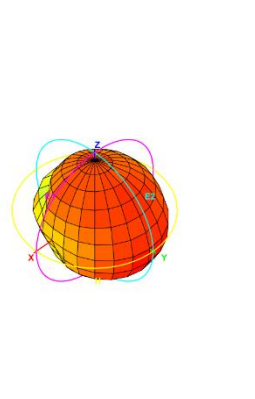

## 3D Test Photo

# Total\_Gain (dBi)

Total\_3D\_Top View\_690MHz

Total\_3D\_Front View\_690MHz

Total\_3D\_Left View\_690MHz

Total\_3D\_Side View 1\_690MHz

Total\_3D\_Top View\_824MHz

Total\_3D\_Front View\_824MHz

Total\_3D\_Left View\_824MHz

Total\_3D\_Side View 1\_824MHz

Total\_3D\_Top View\_960MHz

Total\_3D\_Front View\_960MHz

Total\_3D\_Left View\_960MHz

Total\_3D\_Side View 1\_960MHz

Total\_3D\_Top View\_1.71GHz

Total\_3D\_Front View\_1.71GHz

Total\_3D\_Left View\_1.71GHz

Total\_3D\_Side View\_1.71GHz

Total\_3D\_Top View\_1.88GHz

Total\_3D\_Front View\_1.88GHz

Total\_3D\_Left View\_1.88GHz

Total\_3D\_Side View\_1.88GHz

Total\_3D\_Top View\_2.17GHz