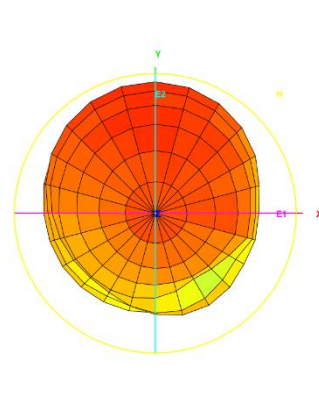

## 3D Test Photo

# 3D Test Data

Freq. / Chan.	Color
600MHz	Red
690MHz	Blue
824MHz	Green
960MHz	Magenta
1.71GHz	Cyan
1.88GHz	Yellow
2.17GHz	Black
2.4GHz	Purple
2.5GHz	Dark Blue
2.6GHz	Dark Green
2.7GHz	Orange
3.3GHz	Light Blue
3.6GHz	Dark Green
3.8GHz	Magenta
4.4GHz	Orange
5.15GHz	Brown
5.5GHz	Dark Blue
5.8GHz	Grey

# Total\_Gain (dBi)

Total\_3D\_Top View\_690MHz

Total\_3D\_Front View\_690MHz

Total\_3D\_Left View\_690MHz

Total\_3D\_Side View 1\_690MHz

Total\_3D\_Top View\_824MHz

Total\_3D\_Front View\_824MHz

Total\_3D\_Left View\_824MHz

Total\_3D\_Side View 1\_824MHz

Total\_3D\_Top View\_960MHz

Total\_3D\_Front View\_960MHz

Total\_3D\_Left View\_960MHz

Total\_3D\_Side View 1\_960MHz

Total\_3D\_Top View\_1.71GHz

Total\_3D\_Front View\_1.71GHz