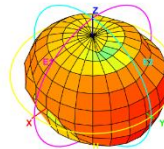

Total\_3D\_Left View\_824MHz

Total\_3D\_Side View 1\_824MHz

Total\_3D\_Top View\_960MHz

Total\_3D\_Front View\_960MHz

Total\_3D\_Left View\_960MHz

Total\_3D\_Side View\_1\_960MHz

Total\_3D\_Top View\_1.71GHz

Total\_3D\_Front View\_1.71GHz

Total\_3D\_Left View\_1.71GHz

Total\_3D\_Side View\_1\_1.71GHz

Total\_3D\_Top View\_1.88GHz

Total\_3D\_Front View\_1.88GHz

Total\_3D\_Left View\_1.88GHz

Total\_3D\_Side View 1\_1.88GHz