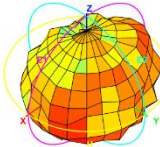

Total\_3D\_Top View\_3.6GHz

Total\_3D\_Front View\_3.6GHz

Total\_3D\_Left View\_3.6GHz

Total\_3D\_Side View 1\_3.6GHz

Total\_3D\_Top View\_3.8GHz

Total\_3D\_Front View\_3.8GHz

Total\_3D\_Left View\_3.8GHz

Total\_3D\_Side View 1\_3.8GHz

Total\_3D\_Top View\_4.4GHz

Total\_3D\_Front View\_4.4GHz

Total\_3D\_Left View\_4.4GHz

Total\_3D\_Side View 1\_4.4GHz

Total\_3D\_Top View\_5.15GHz

Total\_3D\_Front View\_5.15GHz

Total\_3D\_Left View\_5.15GHz

Total\_3D\_Side View 1\_5.15GHz

Total\_3D\_Top View\_5.5GHz

Total\_3D\_Front View\_5.5GHz

Total\_3D\_Left View\_5.5GHz

Total\_3D\_Side View 1\_5.5GHz

Total\_3D\_Top View\_5.8GHz

Total\_3D\_Front View\_5.8GHz

Total\_3D\_Left View\_5.8GHz

Total\_3D\_Side View 1\_5.8GHz

Frequency (MHz)	Return Loss (dB)	VSWR	Efficiency (%)	GAIN (dB)
690	-6.03	2.98	74.82	5.42
824	-6.17	2.93	58.75	3.5
960	-23.69	1.13	82.79	6.18
1710	-19.85	1.22	77.27	7.11
1880	-18.71	1.26	74.64	7.31
2170	-14.54	1.45	61.66	7.46
2400	-20.13	1.21	83.56	9.01
2500	-17.99	1.28	76.21	7.4
2600	-13.06	1.57	65.01	5.31
2700	-7.71	2.41	62.09	4.65
3300	-8.63	2.16	71.61	5.61
3600	-8.32	2.24	61.66	6.09
3800	-13.15	1.58	67.3	5.96
4400	-11.85	1.68	50.58	5.67
5150	-7.29	2.50	41.21	3.99
5500	-8.75	2.15	41.11	4.03
5800	-16.08	1.38	43.45	3.48