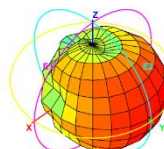

Total\_3D\_Left View\_824MHz

Total\_3D\_Side View 1\_824MHz

Total\_3D\_Top View\_960MHz

Total\_3D\_Front View\_960MHz

Total\_3D\_Left View\_960MHz

Total\_3D\_Side View\_1\_960MHz

Total\_3D\_Top View\_1.71GHz

Total\_3D\_Front View\_1.71GHz

Total\_3D\_Left View\_1.71GHz

Total\_3D\_Side View\_1\_1.71GHz

Total\_3D\_Top View\_1.88GHz

Total\_3D\_Front View\_1.88GHz

Total\_3D\_Left View\_1.88GHz

Total\_3D\_Side View 1\_1.88GHz