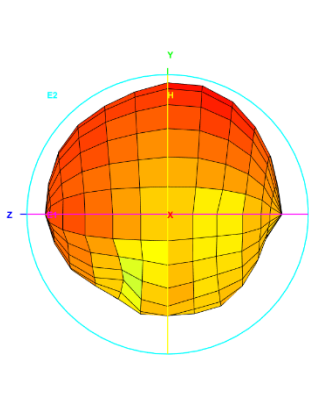

# Total\_Gain (dBi)

Total\_3D\_Top View\_690MHz

Total\_3D\_Front View\_690MHz

Total\_3D\_Left View\_690MHz

Total\_3D\_Side View 1\_690MHz

Total\_3D\_Top View\_824MHz

Total\_3D\_Front View\_824MHz

Total\_3D\_Left View\_824MHz

Total\_3D\_Side View 1\_824MHz

Total\_3D\_Top View\_960MHz

Total\_3D\_Front View\_960MHz

Total\_3D\_Left View\_960MHz

Total\_3D\_Side View 1\_960MHz

Total\_3D\_Top View\_1.71GHz

Total\_3D\_Front View\_1.71GHz

Total\_3D\_Left View\_1.71GHz

Total\_3D\_Side View\_1.71GHz

Total\_3D\_Top View\_1.88GHz

Total\_3D\_Front View\_1.88GHz

Total\_3D\_Left View\_1.88GHz

Total\_3D\_Side View\_1.88GHz

Total\_3D\_Top View\_2.17GHz