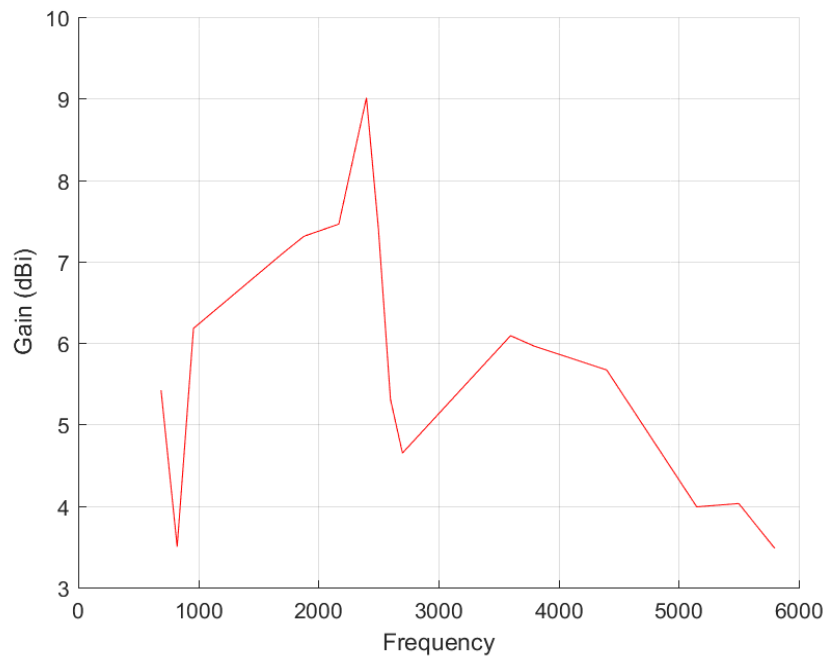

Total_3D_Top View_690MHz

Total_3D_Front View_690MHz

Total_Gain (dBi)