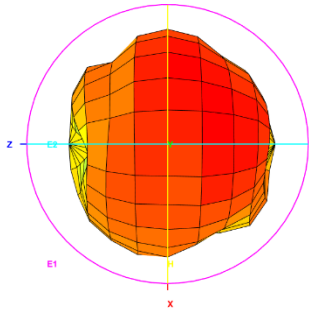

Total\_Efficiency (%)

Total\_Gain (dBi)

Total\_3D\_Top View\_690MHz

Total\_3D\_Front View\_690MHz

Total\_3D\_Left View\_690MHz

Total\_3D\_Side View 1\_690MHz

Total\_3D\_Top View\_824MHz

Total\_3D\_Front View\_824MHz

Total\_3D\_Left View\_824MHz

Total\_3D\_Side View 1\_824MHz

Total\_3D\_Top View\_960MHz

Total\_3D\_Front View\_960MHz

Total\_3D\_Left View\_960MHz

Total\_3D\_Side View\_1\_960MHz

Total\_3D\_Top View\_1.71GHz

Total\_3D\_Front View\_1.71GHz

Total\_3D\_Left View\_1.71GHz

Total\_3D\_Side View\_1\_1.71GHz

Total\_3D\_Top View\_1.88GHz

Total\_3D\_Front View\_1.88GHz

Total\_3D\_Left View\_1.88GHz

Total\_3D\_Side View 1\_1.88GHz