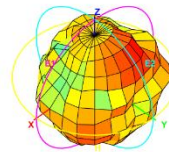

Total\_3D\_Left View\_3.8GHz

Total\_3D\_Side View 1\_3.8GHz

Total\_3D\_Top View\_4.4GHz

Total\_3D\_Front View\_4.4GHz

Total\_3D\_Left View\_4.4GHz

Total\_3D\_Side View 1\_4.4GHz

Total\_3D\_Top View\_5.15GHz