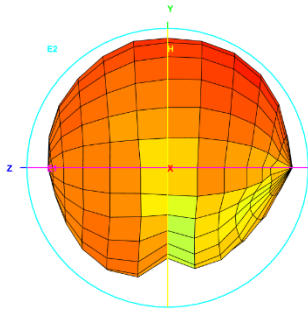

# Total\_Gain (dBi)

Total\_3D\_Top View\_690MHz

Total\_3D\_Front View\_690MHz

Total\_3D\_Left View\_690MHz

Total\_3D\_Side View 1\_690MHz

Total\_3D\_Top View\_824MHz

Total\_3D\_Front View\_824MHz

Total\_3D\_Left View\_824MHz

Total\_3D\_Side View 1\_824MHz

Total\_3D\_Top View\_960MHz

Total\_3D\_Front View\_960MHz

Total\_3D\_Left View\_960MHz

Total\_3D\_Side View 1\_960MHz

Total\_3D\_Top View\_1.71GHz

Total\_3D\_Front View\_1.71GHz

Total\_3D\_Left View\_1.71GHz

Total\_3D\_Side View\_1.71GHz

Total\_3D\_Top View\_1.88GHz

Total\_3D\_Front View\_1.88GHz

Total\_3D\_Left View\_1.88GHz

Total\_3D\_Side View\_1.88GHz

Total\_3D\_Top View\_2.17GHz