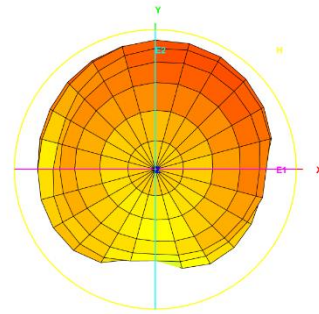

# Test Data(Return Loss & VSWR) v PORT

Total\_Efficiency (%)

Total\_Gain (dBi)

Total\_3D\_Top View\_690MHz

Total\_3D\_Front View\_690MHz

Total\_3D\_Left View\_690MHz

Total\_3D\_Side View 1\_690MHz

Total\_3D\_Top View\_824MHz

Total\_3D\_Front View\_824MHz

Total\_3D\_Left View\_824MHz

Total\_3D\_Side View 1\_824MHz

Total\_3D\_Top View\_960MHz

Total\_3D\_Front View\_960MHz

Total\_3D\_Left View\_960MHz

Total\_3D\_Side View\_1\_960MHz

Total\_3D\_Top View\_1.71GHz

Total\_3D\_Front View\_1.71GHz

Total\_3D\_Left View\_1.71GHz

Total\_3D\_Side View\_1\_1.71GHz

Total\_3D\_Top View\_1.88GHz

Total\_3D\_Front View\_1.88GHz

Total\_3D\_Left View\_1.88GHz

Total\_3D\_Side View 1\_1.88GHz