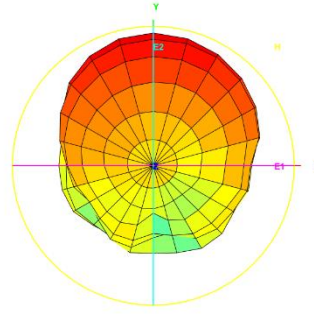

# Total\_Gain (dBi)

Total\_3D\_Top View\_690MHz

Total\_3D\_Front View\_690MHz

Total\_3D\_Left View\_690MHz

Total\_3D\_Side View 1\_690MHz

Total\_3D\_Top View\_824MHz

Total\_3D\_Front View\_824MHz

Total\_3D\_Left View\_824MHz

Total\_3D\_Side View 1\_824MHz

Total\_3D\_Top View\_960MHz

Total\_3D\_Front View\_960MHz

Total\_3D\_Left View\_960MHz

Total\_3D\_Side View 1\_960MHz

Total\_3D\_Top View\_1.71GHz

Total\_3D\_Front View\_1.71GHz

Total\_3D\_Left View\_1.71GHz

Total\_3D\_Side View\_1.71GHz

Total\_3D\_Top View\_1.88GHz

Total\_3D\_Front View\_1.88GHz

Total\_3D\_Left View\_1.88GHz

Total\_3D\_Side View\_1.88GHz

Total\_3D\_Top View\_2.17GHz

Total\_3D\_Front View\_2.17GHz

Total\_3D\_Left View\_2.17GHz

Total\_3D\_Side View 1\_2.17GHz

Total\_3D\_Top View\_2.4GHz

Total\_3D\_Front View\_2.4GHz

Total\_3D\_Left View\_2.4GHz

Total\_3D\_Side View 1\_2.4GHz