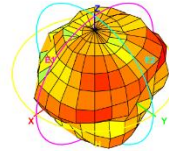

Total_3D_Side View 1_3.8GHz