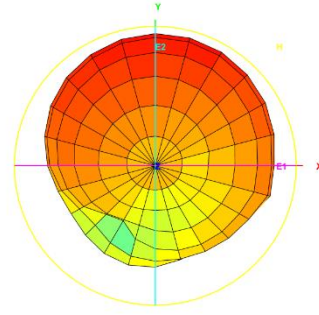

## 3D Test Data

Freq. / Chan.	Color
600MHz	Red
690MHz	Blue
824MHz	Green
960MHz	Magenta
1.71GHz	Cyan
1.88GHz	Yellow
2.17GHz	Black
2.4GHz	Purple
2.5GHz	Dark Blue
2.6GHz	Teal
2.7GHz	Orange
3.3GHz	Light Blue
3.6GHz	Dark Green
3.8GHz	Pink
4.4GHz	Light Orange
5.15GHz	Brown
5.5GHz	Dark Blue
5.8GHz	Grey

Total\_Efficiency (%)

Total\_Gain (dBi)

Total\_3D\_Top View\_690MHz

Total\_3D\_Front View\_690MHz

Total\_3D\_Left View\_690MHz

Total\_3D\_Side View 1\_690MHz

Total\_3D\_Top View\_824MHz

Total\_3D\_Front View\_824MHz

Total\_3D\_Left View\_824MHz

Total\_3D\_Side View 1\_824MHz

Total\_3D\_Top View\_960MHz

Total\_3D\_Front View\_960MHz

Total\_3D\_Left View\_960MHz

Total\_3D\_Side View\_1\_960MHz

Total\_3D\_Top View\_1.71GHz

Total\_3D\_Front View\_1.71GHz

Total\_3D\_Left View\_1.71GHz

Total\_3D\_Side View\_1\_1.71GHz

Total\_3D\_Top View\_1.88GHz

Total\_3D\_Front View\_1.88GHz

Total\_3D\_Left View\_1.88GHz

Total\_3D\_Side View 1\_1.88GHz