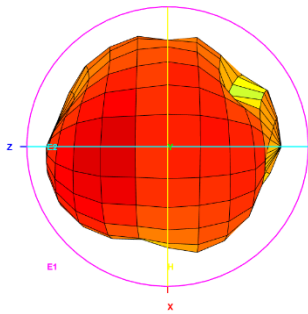

# Total\_Gain (dBi)

Total\_3D\_Top View\_690MHz

Total\_3D\_Front View\_690MHz

Total\_3D\_Left View\_690MHz

Total\_3D\_Side View 1\_690MHz

Total\_3D\_Top View\_824MHz

Total\_3D\_Front View\_824MHz

Total\_3D\_Left View\_824MHz

Total\_3D\_Side View 1\_824MHz

Total\_3D\_Top View\_960MHz

Total\_3D\_Front View\_960MHz

Total\_3D\_Left View\_960MHz

Total\_3D\_Side View 1\_960MHz

Total\_3D\_Top View\_1.71GHz

Total\_3D\_Front View\_1.71GHz

Total\_3D\_Left View\_1.71GHz

Total\_3D\_Side View\_1.71GHz

Total\_3D\_Top View\_1.88GHz

Total\_3D\_Front View\_1.88GHz

Total\_3D\_Left View\_1.88GHz

Total\_3D\_Side View\_1.88GHz

Total\_3D\_Top View\_2.17GHz