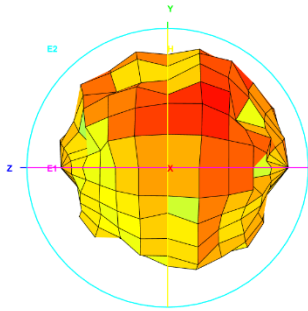

Total\_3D\_Top View\_4.4GHz

Total\_3D\_Front View\_4.4GHz

Total\_3D\_Left View\_4.4GHz

Total\_3D\_Side View 1\_4.4GHz

Total\_3D\_Top View\_5.15GHz

Total\_3D\_Front View\_5.15GHz

Total\_3D\_Left View\_5.15GHz

Total\_3D\_Side View 1\_5.15GHz

Total\_3D\_Top View\_5.5GHz

Total\_3D\_Front View\_5.5GHz

Total\_3D\_Left View\_5.5GHz

Total\_3D\_Side View 1\_5.5GHz

Total\_3D\_Top View\_5.8GHz

Total\_3D\_Front View\_5.8GHz

Total\_3D\_Left View\_5.8GHz

Total\_3D\_Side View 1\_5.8GHz

Frequency (MHz)	Return Loss (dB)	VSWR	Efficiency (%)	GAIN (dB)
690	-6.03	2.98	74.82	5.42
824	-6.17	2.93	58.75	3.5
960	-23.69	1.13	82.79	6.18
1710	-19.85	1.22	77.27	7.11
1880	-18.71	1.26	74.64	7.31
2170	-14.54	1.45	61.66	7.46
2400	-20.13	1.21	83.56	9.01
2500	-17.99	1.28	76.21	7.4
2600	-13.06	1.57	65.01	5.31
2700	-7.71	2.41	62.09	4.65
3300	-8.63	2.16	71.61	5.61
3600	-8.32	2.24	61.66	6.09
3800	-13.15	1.58	67.3	5.96
4400	-11.85	1.68	50.58	5.67
5150	-7.29	2.50	41.21	3.99
5500	-8.75	2.15	41.11	4.03
5800	-16.08	1.38	43.45	3.48