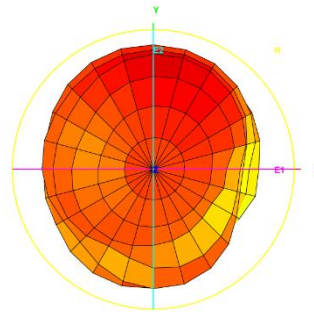

## 3D Test Photo

# Total\_Gain (dBi)

Total\_3D\_Top View\_690MHz

Total\_3D\_Front View\_690MHz

Total\_3D\_Left View\_690MHz

Total\_3D\_Side View 1\_690MHz

Total\_3D\_Top View\_824MHz

Total\_3D\_Front View\_824MHz

Total\_3D\_Left View\_824MHz

Total\_3D\_Side View 1\_824MHz

Total\_3D\_Top View\_960MHz

Total\_3D\_Front View\_960MHz

Total\_3D\_Left View\_960MHz

Total\_3D\_Side View 1\_960MHz

Total\_3D\_Top View\_1.71GHz

Total\_3D\_Front View\_1.71GHz

Total\_3D\_Left View\_1.71GHz

Total\_3D\_Side View\_1.71GHz

Total\_3D\_Top View\_1.88GHz

Total\_3D\_Front View\_1.88GHz

Total\_3D\_Left View\_1.88GHz

Total\_3D\_Side View\_1.88GHz

Total\_3D\_Top View\_2.17GHz