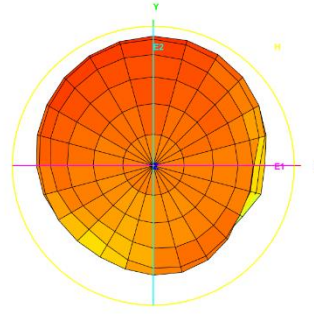

## 3D Test Photo

# Total\_Gain (dBi)

Total\_3D\_Top View\_690MHz

Total\_3D\_Front View\_690MHz

Total\_3D\_Left View\_690MHz

Total\_3D\_Side View 1\_690MHz

Total\_3D\_Top View\_824MHz

Total\_3D\_Front View\_824MHz

Total\_3D\_Left View\_824MHz

Total\_3D\_Side View 1\_824MHz

Total\_3D\_Top View\_960MHz

Total\_3D\_Front View\_960MHz

Total\_3D\_Left View\_960MHz

Total\_3D\_Side View 1\_960MHz

Total\_3D\_Top View\_1.71GHz

Total\_3D\_Front View\_1.71GHz

Total\_3D\_Left View\_1.71GHz

Total\_3D\_Side View\_1.71GHz

Total\_3D\_Top View\_1.88GHz

Total\_3D\_Front View\_1.88GHz

Total\_3D\_Left View\_1.88GHz

Total\_3D\_Side View\_1.88GHz

Total\_3D\_Top View\_2.17GHz