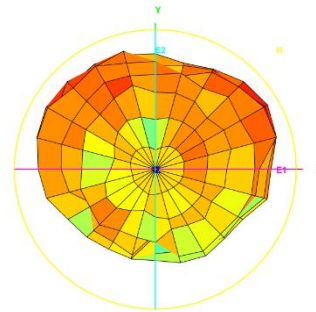

Total\_3D\_Top View\_3.6GHz

Total\_3D\_Front View\_3.6GHz

Total\_3D\_Left View\_3.6GHz

Total\_3D\_Side View 1\_3.6GHz

Total\_3D\_Top View\_3.8GHz

Total\_3D\_Front View\_3.8GHz

Total\_3D\_Left View\_3.8GHz

Total\_3D\_Side View 1\_3.8GHz

Total\_3D\_Top View\_4.4GHz

Total\_3D\_Front View\_4.4GHz

Total\_3D\_Left View\_4.4GHz

Total\_3D\_Side View 1\_4.4GHz

Total\_3D\_Top View\_5.15GHz

Total\_3D\_Front View\_5.15GHz

Total\_3D\_Left View\_5.15GHz

Total\_3D\_Side View 1\_5.15GHz

Total\_3D\_Top View\_5.5GHz

Total\_3D\_Front View\_5.5GHz

Total\_3D\_Left View\_5.5GHz

Total\_3D\_Side View 1\_5.5GHz

Total\_3D\_Top View\_5.8GHz

Total\_3D\_Front View\_5.8GHz

Total\_3D\_Left View\_5.8GHz

Total\_3D\_Side View 1\_5.8GHz

Frequency (MHz)	Return Loss (dB)	VSWR	Efficiency (%)	GAIN (dB)
690	-6.03	2.98	74.82	5.42
824	-6.17	2.93	58.75	3.5
960	-23.69	1.13	82.79	6.18
1710	-19.85	1.22	77.27	7.11
1880	-18.71	1.26	74.64	7.31
2170	-14.54	1.45	61.66	7.46
2400	-20.13	1.21	83.56	9.01
2500	-17.99	1.28	76.21	7.4
2600	-13.06	1.57	65.01	5.31
2700	-7.71	2.41	62.09	4.65
3300	-8.63	2.16	71.61	5.61
3600	-8.32	2.24	61.66	6.09
3800	-13.15	1.58	67.3	5.96
4400	-11.85	1.68	50.58	5.67
5150	-7.29	2.50	41.21	3.99
5500	-8.75	2.15	41.11	4.03
5800	-16.08	1.38	43.45	3.48