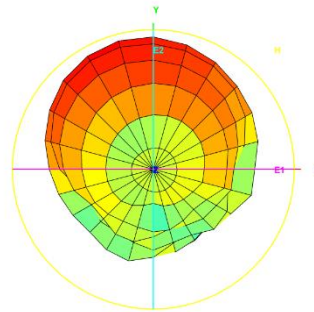

Total\_Efficiency (%)

Total\_Gain (dBi)

Total\_3D\_Top View\_690MHz

Total\_3D\_Front View\_690MHz

Total\_3D\_Left View\_690MHz

Total\_3D\_Side View 1\_690MHz

Total\_3D\_Top View\_824MHz

Total\_3D\_Front View\_824MHz

Total\_3D\_Left View\_824MHz

Total\_3D\_Side View 1\_824MHz

Total\_3D\_Top View\_960MHz

Total\_3D\_Front View\_960MHz

Total\_3D\_Left View\_960MHz

Total\_3D\_Side View\_1\_960MHz

Total\_3D\_Top View\_1.71GHz

Total\_3D\_Front View\_1.71GHz

Total\_3D\_Left View\_1.71GHz

Total\_3D\_Side View\_1\_1.71GHz

Total\_3D\_Top View\_1.88GHz

Total\_3D\_Front View\_1.88GHz

Total\_3D\_Left View\_1.88GHz

Total\_3D\_Side View 1\_1.88GHz

Total\_3D\_Top View\_2.17GHz

Total\_3D\_Front View\_2.17GHz

Total\_3D\_Left View\_2.17GHz

Total\_3D\_Side View 1\_2.17GHz

Total\_3D\_Top View\_2.4GHz

Total\_3D\_Front View\_2.4GHz

Total\_3D\_Left View\_2.4GHz