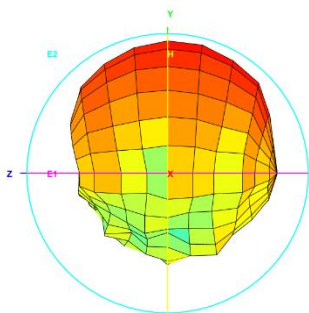

Total\_Efficiency (%)

Total\_Gain (dBi)

Total\_3D\_Top View\_690MHz

Total\_3D\_Front View\_690MHz

Total\_3D\_Left View\_690MHz

Total\_3D\_Side View 1\_690MHz

Total\_3D\_Top View\_824MHz

Total\_3D\_Front View\_824MHz

Total\_3D\_Left View\_824MHz

Total\_3D\_Side View 1\_824MHz

Total\_3D\_Top View\_960MHz

Total\_3D\_Front View\_960MHz

Total\_3D\_Left View\_960MHz

Total\_3D\_Side View\_1\_960MHz

Total\_3D\_Top View\_1.71GHz

Total\_3D\_Front View\_1.71GHz

Total\_3D\_Left View\_1.71GHz

Total\_3D\_Side View\_1\_1.71GHz

Total\_3D\_Top View\_1.88GHz

Total\_3D\_Front View\_1.88GHz

Total\_3D\_Left View\_1.88GHz

Total\_3D\_Side View 1\_1.88GHz

Total\_3D\_Top View\_2.17GHz

Total\_3D\_Front View\_2.17GHz

Total\_3D\_Left View\_2.17GHz

Total\_3D\_Side View 1\_2.17GHz

Total\_3D\_Top View\_2.4GHz

Total\_3D\_Front View\_2.4GHz

Total\_3D\_Left View\_2.4GHz