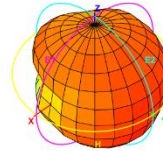

# Total\_Gain (dBi)

Total\_3D\_Top View\_690MHz

Total\_3D\_Front View\_690MHz

Total\_3D\_Left View\_690MHz

Total\_3D\_Side View 1\_690MHz

Total\_3D\_Top View\_824MHz

Total\_3D\_Front View\_824MHz

Total\_3D\_Left View\_824MHz

Total\_3D\_Side View 1\_824MHz

Total\_3D\_Top View\_960MHz

Total\_3D\_Front View\_960MHz

Total\_3D\_Left View\_960MHz

Total\_3D\_Side View 1\_960MHz

Total\_3D\_Top View\_1.71GHz

Total\_3D\_Front View\_1.71GHz

Total\_3D\_Left View\_1.71GHz

Total\_3D\_Side View\_1.71GHz

Total\_3D\_Top View\_1.88GHz

Total\_3D\_Front View\_1.88GHz

Total\_3D\_Left View\_1.88GHz

Total\_3D\_Side View\_1.88GHz

Total\_3D\_Top View\_2.17GHz