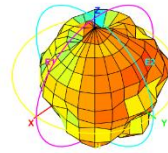

Total_3D_Side View 1_5.15GHz