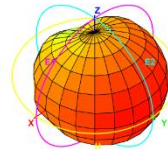

## 3D Test Data

Freq. / Chan.	Color
600MHz	Red
690MHz	Blue
824MHz	Green
960MHz	Magenta
1.71GHz	Cyan
1.88GHz	Yellow
2.17GHz	Black
2.4GHz	Purple
2.5GHz	Dark Blue
2.6GHz	Teal
2.7GHz	Orange
3.3GHz	Light Blue
3.6GHz	Dark Green
3.8GHz	Pink
4.4GHz	Light Orange
5.15GHz	Brown
5.5GHz	Dark Blue
5.8GHz	Grey

Total\_Efficiency (%)

Total\_Gain (dBi)

Total\_3D\_Top View\_690MHz

Total\_3D\_Front View\_690MHz

Total\_3D\_Left View\_690MHz

Total\_3D\_Side View 1\_690MHz

Total\_3D\_Top View\_824MHz

Total\_3D\_Front View\_824MHz

Total\_3D\_Left View\_824MHz

Total\_3D\_Side View 1\_824MHz

Total\_3D\_Top View\_960MHz

Total\_3D\_Front View\_960MHz

Total\_3D\_Left View\_960MHz

Total\_3D\_Side View\_1\_960MHz

Total\_3D\_Top View\_1.71GHz

Total\_3D\_Front View\_1.71GHz

Total\_3D\_Left View\_1.71GHz

Total\_3D\_Side View\_1\_1.71GHz

Total\_3D\_Top View\_1.88GHz

Total\_3D\_Front View\_1.88GHz

Total\_3D\_Left View\_1.88GHz

Total\_3D\_Side View 1\_1.88GHz