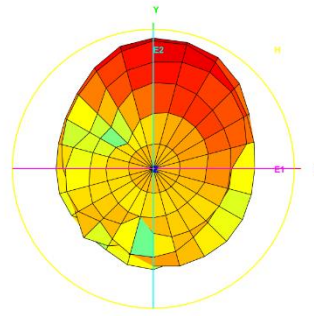

Total\_3D\_Side View 1\_824MHz

Total\_3D\_Top View\_960MHz

Total\_3D\_Front View\_960MHz

Total\_3D\_Left View\_960MHz

Total\_3D\_Side View 1\_960MHz

Total\_3D\_Top View\_1.71GHz

Total\_3D\_Front View\_1.71GHz

Total\_3D\_Left View\_1.71GHz

Total\_3D\_Side View\_1.71GHz

Total\_3D\_Top View\_1.88GHz

Total\_3D\_Front View\_1.88GHz

Total\_3D\_Left View\_1.88GHz

Total\_3D\_Side View\_1.88GHz

Total\_3D\_Top View\_2.17GHz

Total\_3D\_Front View\_2.17GHz

Total\_3D\_Left View\_2.17GHz

Total\_3D\_Side View 1\_2.17GHz

Total\_3D\_Top View\_2.4GHz

Total\_3D\_Front View\_2.4GHz

Total\_3D\_Left View\_2.4GHz

Total\_3D\_Side View 1\_2.4GHz

Total\_3D\_Top View\_2.5GHz

Total\_3D\_Front View\_2.5GHz

Total\_3D\_Left View\_2.5GHz

Total\_3D\_Side View 1\_2.5GHz

Total\_3D\_Top View\_2.6GHz

Total\_3D\_Front View\_2.6GHz

Total\_3D\_Left View\_2.6GHz

Total\_3D\_Side View 1\_2.6GHz