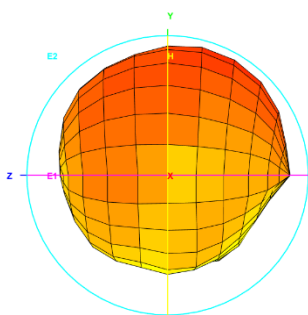

Total\_Efficiency (%)

Total\_Gain (dBi)

Total\_3D\_Top View\_690MHz

Total\_3D\_Front View\_690MHz

Total\_3D\_Left View\_690MHz

Total\_3D\_Side View 1\_690MHz

Total\_3D\_Top View\_824MHz

Total\_3D\_Front View\_824MHz

Total\_3D\_Left View\_824MHz

Total\_3D\_Side View 1\_824MHz

Total\_3D\_Top View\_960MHz

Total\_3D\_Front View\_960MHz

Total\_3D\_Left View\_960MHz

Total\_3D\_Side View\_1\_960MHz

Total\_3D\_Top View\_1.71GHz

Total\_3D\_Front View\_1.71GHz

Total\_3D\_Left View\_1.71GHz

Total\_3D\_Side View\_1\_1.71GHz

Total\_3D\_Top View\_1.88GHz

Total\_3D\_Front View\_1.88GHz

Total\_3D\_Left View\_1.88GHz

Total\_3D\_Side View 1\_1.88GHz