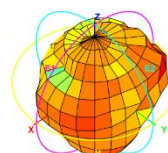

Total\_3D\_Left View\_3.3GHz

Total\_3D\_Side View 1\_3.3GHz

Total\_3D\_Top View\_3.6GHz

Total\_3D\_Front View\_3.6GHz

Total\_3D\_Left View\_3.6GHz

Total\_3D\_Side View 1\_3.6GHz

Total\_3D\_Top View\_3.8GHz

Total\_3D\_Front View\_3.8GHz