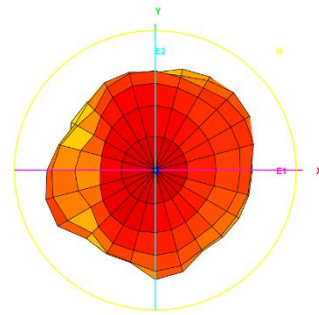

Test Report(Return Loss & VSWR)

Test Photo

3D Test Photo

3D Test Data

Freq. / Chan.	Color
690MHz	Red
824MHz	Green
960MHz	Magenta
1.71GHz	Cyan
1.88GHz	Yellow
2.17GHz	Black
2.7GHz	Dark Green
3.3GHz	Brown
3.8GHz	Blue

Total_3D_Left View_1.71GHz

Total_3D_Side View_1.71GHz

Total_3D_Top View_1.88GHz

Total_3D_Front View_1.88GHz

Total_3D_Left View_1.88GHz

Total_3D_Side View_1.88GHz

Total_3D_Top View_2.17GHz

Total_3D_Front View_2.17GHz

Total_3D_Left View_2.17GHz

Total_3D_Side View 1_2.17GHz

Total_3D_Top View_2.7GHz

Total_3D_Front View_2.7GHz

Total_3D_Left View_2.7GHz

Total_3D_Side View 1_2.7GHz

Total_3D_Top View_3.3GHz

Total_3D_Front View_3.3GHz

Total_3D_Left View_3.3GHz

Total_3D_Side View 1_3.3GHz

Total_3D_Top View_3.8GHz

Total_3D_Front View_3.8GHz

Total_3D_Left View_3.8GHz

Total_3D_Side View 1_3.8GHz