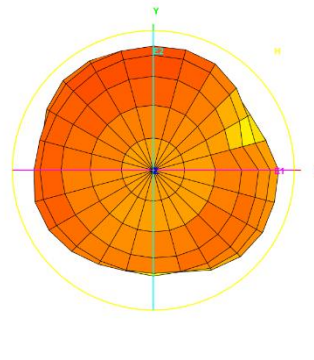

Test Report(Return Loss & VSWR)

Test Photo

3D Test Photo

3D Test Data

Freq. / Chan.	Color
690MHz	Red
824MHz	Green
960MHz	Magenta
1.71GHz	Cyan
1.88GHz	Yellow
2.17GHz	Black
2.7GHz	Dark Green
3.3GHz	Brown
3.8GHz	Blue

Total_3D_Left View_824MHz

Total_3D_Side View 1_824MHz

Total_3D_Top View_960MHz

Total_3D_Front View_960MHz

Total_3D_Left View_960MHz

Total_3D_Side View 1_960MHz

Total_3D_Top View_1.71GHz

Total_3D_Front View_1.71GHz

Total_3D_Left View_1.71GHz

Total_3D_Side View_1.71GHz

Total_3D_Top View_1.88GHz

Total_3D_Front View_1.88GHz

Total_3D_Left View_1.88GHz

Total_3D_Side View_1.88GHz

Total_3D_Top View_2.17GHz

Total_3D_Front View_2.17GHz

Total_3D_Left View_2.17GHz

Total_3D_Side View 1_2.17GHz

Total_3D_Top View_2.7GHz

Total_3D_Front View_2.7GHz

Total_3D_Left View_2.7GHz

Total_3D_Side View 1_2.7GHz

Total_3D_Top View_3.3GHz

Total_3D_Front View_3.3GHz