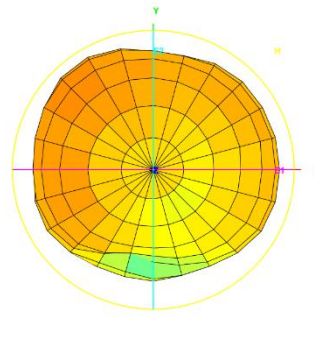

Test Report(Return Loss & VSWR)

Test Photo

3D Test Photo

3D Test Data

Freq. / Chan.	Color
690MHz	Red
824MHz	Green
960MHz	Magenta
1.71GHz	Cyan
1.88GHz	Yellow
2.17GHz	Black
2.7GHz	Dark Green
3.3GHz	Brown
3.8GHz	Blue

Total_Efficiency (%)

Total_Gain (dBi)

Total_3D_Top View_690MHz

Total_3D_Front View_690MHz

Total_3D_Left View_690MHz

Total_3D_Side View 1_690MHz

Total_3D_Top View_824MHz

Total_3D_Front View_824MHz

Total_3D_Left View_824MHz

Total_3D_Side View 1_824MHz

Total_3D_Top View_960MHz

Total_3D_Front View_960MHz

Total_3D_Left View_960MHz

Total_3D_Side View 1_960MHz

Total_3D_Top View_1.71GHz

Total_3D_Front View_1.71GHz

Total_3D_Left View_1.71GHz

Total_3D_Side View_1.71GHz

Total_3D_Top View_1.88GHz

Total_3D_Front View_1.88GHz

Total_3D_Left View_1.88GHz

Total_3D_Side View_1.88GHz

Total_3D_Top View_2.17GHz

Total_3D_Front View_2.17GHz