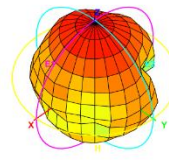

Test Report(Return Loss & VSWR)

Test Photo

3D Test Photo

3D Test Data

Freq. / Chan.	Color
690MHz	Red
824MHz	Green
960MHz	Magenta
1.71GHz	Cyan
1.88GHz	Yellow
2.17GHz	Black
2.7GHz	Dark Green
3.3GHz	Brown
3.8GHz	Blue

Total_3D_Left View_824MHz

Total_3D_Side View 1_824MHz

Total_3D_Top View_960MHz

Total_3D_Front View_960MHz

Total_3D_Left View_960MHz

Total_3D_Side View 1_960MHz

Total_3D_Top View_1.71GHz

Total_3D_Front View_1.71GHz

Total_3D_Left View_1.71GHz

Total_3D_Side View_1.71GHz

Total_3D_Top View_1.88GHz

Total_3D_Front View_1.88GHz

Total_3D_Left View_1.88GHz

Total_3D_Side View_1.88GHz

Total_3D_Top View_2.17GHz

Total_3D_Front View_2.17GHz

Total_3D_Left View_2.17GHz

Total_3D_Side View 1_2.17GHz

Total_3D_Top View_2.7GHz

Total_3D_Front View_2.7GHz

Total_3D_Left View_2.7GHz

Total_3D_Side View 1_2.7GHz

Total_3D_Top View_3.3GHz

Total_3D_Front View_3.3GHz