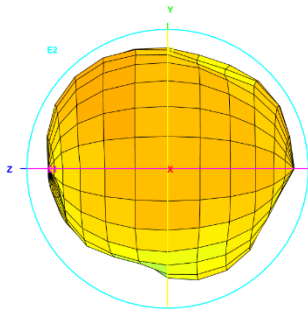

Test Report(Return Loss & VSWR)

Test Photo

3D Test Photo

3D Test Data

Freq. / Chan.	Color
690MHz	Red
824MHz	Green
960MHz	Magenta
1.71GHz	Cyan
1.88GHz	Yellow
2.17GHz	Black
2.7GHz	Dark Green
3.3GHz	Brown
3.8GHz	Blue

Total_Efficiency (%)

Total_Gain (dBi)

Total_3D_Top View_690MHz

Total_3D_Front View_690MHz

Total_3D_Left View_690MHz

Total_3D_Side View 1_690MHz

Total_3D_Top View_824MHz

Total_3D_Front View_824MHz

Total_3D_Left View_824MHz

Total_3D_Side View 1_824MHz

Total_3D_Top View_960MHz

Total_3D_Front View_960MHz

Total_3D_Left View_960MHz

Total_3D_Side View 1_960MHz

Total_3D_Top View_1.71GHz

Total_3D_Front View_1.71GHz

Total_3D_Left View_1.71GHz

Total_3D_Side View_1.71GHz

Total_3D_Top View_1.88GHz

Total_3D_Front View_1.88GHz

Total_3D_Left View_1.88GHz

Total_3D_Side View_1.88GHz

Total_3D_Top View_2.17GHz

Total_3D_Front View_2.17GHz