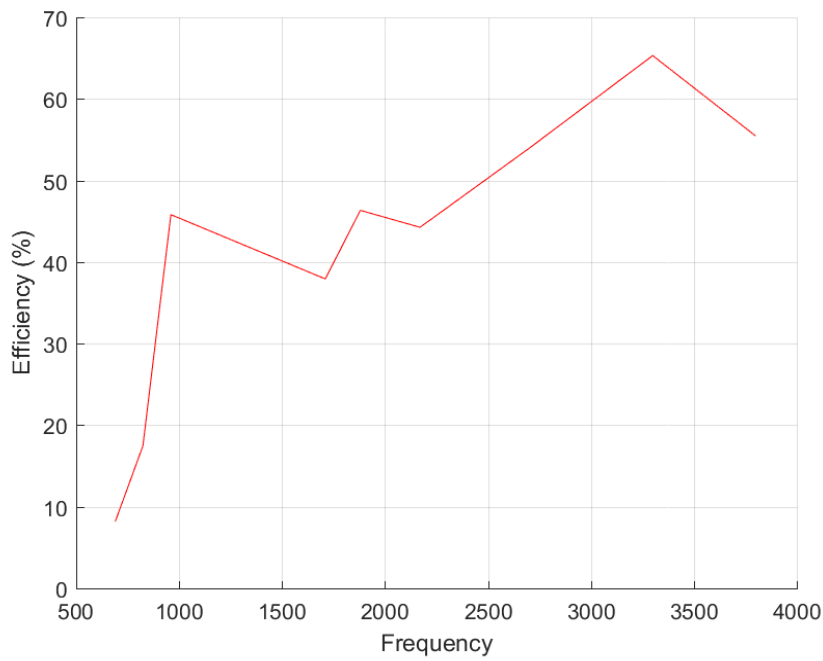

Specification

- 1.Product Type: AMS Antenna*
- 2.Frequency: 690~3800MHz*
- 3.Cable and connector: 2m RG316 + MMCX M RA*
- 4. Testing on IRON SHEET*

✳️RoHS Compliant

Frequency (MHz)	Return Loss (dB)	VSWR	Efficiency (%)	Gain (dBi)
690	-4.59	3.87	8.2	-7.8
824	-6.84	2.66	17.46	-3.93
960	-8.91	2.10	45.81	0.72
1710	-9.34	2.04	37.93	4.43
1880	-11.28	1.74	46.34	6.52
2170	-13.21	1.56	44.26	4.9
2700	-17.34	1.31	53.95	6.93
3300	-15.51	1.40	65.31	7.32
3800	-10.87	1.79	55.46	4.95

Test Report(Return Loss & VSWR)

Test Photo

3D Test Photo

3D Test Data

Freq. / Chan.	Color
690MHz	Red
824MHz	Green
960MHz	Magenta
1.71GHz	Cyan
1.88GHz	Yellow
2.17GHz	Black
2.7GHz	Dark Green
3.3GHz	Brown
3.8GHz	Blue

Total_Efficiency (%)

Total_Gain (dBi)

Total_3D_Top View_690MHz

Total_3D_Front View_690MHz

Total_3D_Left View_690MHz

Total_3D_Side View 1_690MHz

Total_3D_Top View_824MHz

Total_3D_Front View_824MHz

Total_3D_Left View_824MHz

Total_3D_Side View 1_824MHz

Total_3D_Top View_960MHz

Total_3D_Front View_960MHz

Total_3D_Left View_960MHz

Total_3D_Side View 1_960MHz

Total_3D_Top View_1.71GHz

Total_3D_Front View_1.71GHz