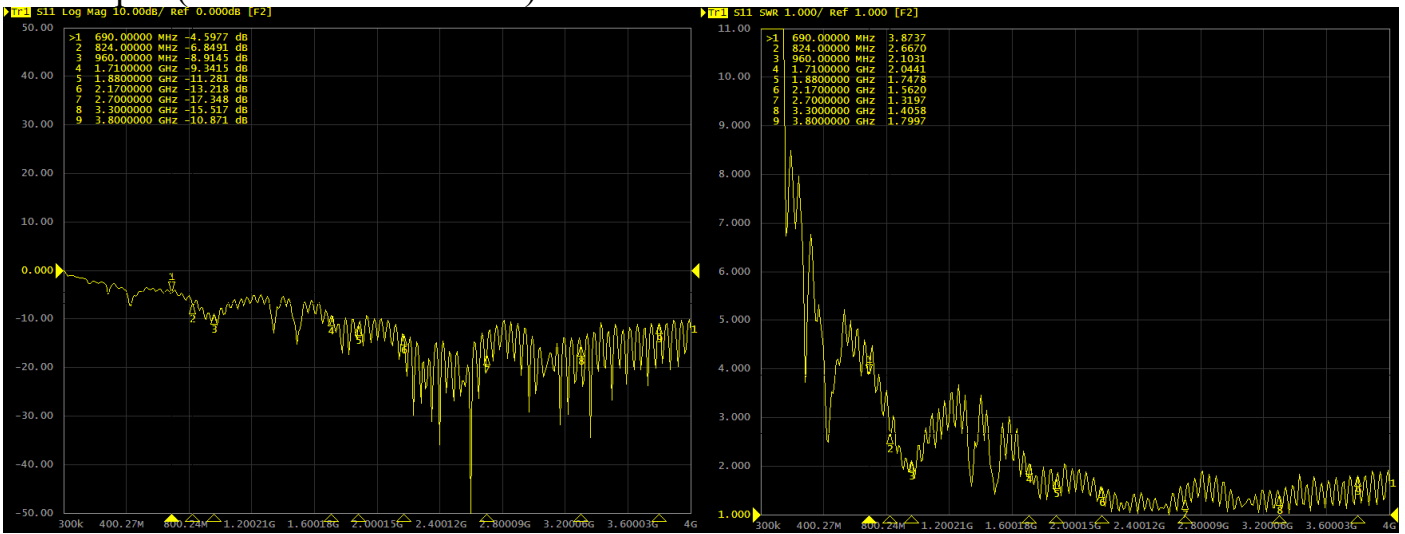

Specification

- 1.Product Type: AMS Antenna*
- 2.Frequency: 690~3800MHz*
- 3.Cable and connector: 2m RG316 + MMCX M RA*
- 4. Testing on IRON SHEET*

✳️RoHS Compliant

Frequency (MHz)	Return Loss (dB)	VSWR	Efficiency (%)	Gain (dBi)
690	-4.59	3.87	8.2	-7.8
824	-6.84	2.66	17.46	-3.93
960	-8.91	2.10	45.81	0.72
1710	-9.34	2.04	37.93	4.43
1880	-11.28	1.74	46.34	6.52
2170	-13.21	1.56	44.26	4.9
2700	-17.34	1.31	53.95	6.93
3300	-15.51	1.40	65.31	7.32
3800	-10.87	1.79	55.46	4.95

Test Report(Return Loss & VSWR)

Test Photo

3D Test Photo

3D Test Data

Freq. / Chan.	Color
690MHz	Red
824MHz	Green
960MHz	Magenta
1.71GHz	Cyan
1.88GHz	Yellow
2.17GHz	Black
2.7GHz	Dark Green
3.3GHz	Brown
3.8GHz	Blue

Total_Efficiency (%)

Total_Gain (dBi)

Total_3D_Top View_690MHz

Total_3D_Front View_690MHz

Total_3D_Left View_690MHz

Total_3D_Side View 1_690MHz

Total_3D_Top View_824MHz

Total_3D_Front View_824MHz

Total_3D_Left View_824MHz

Total_3D_Side View 1_824MHz

Total_3D_Top View_960MHz

Total_3D_Front View_960MHz

Total_3D_Left View_960MHz

Total_3D_Side View 1_960MHz

Total_3D_Top View_1.71GHz

Total_3D_Front View_1.71GHz