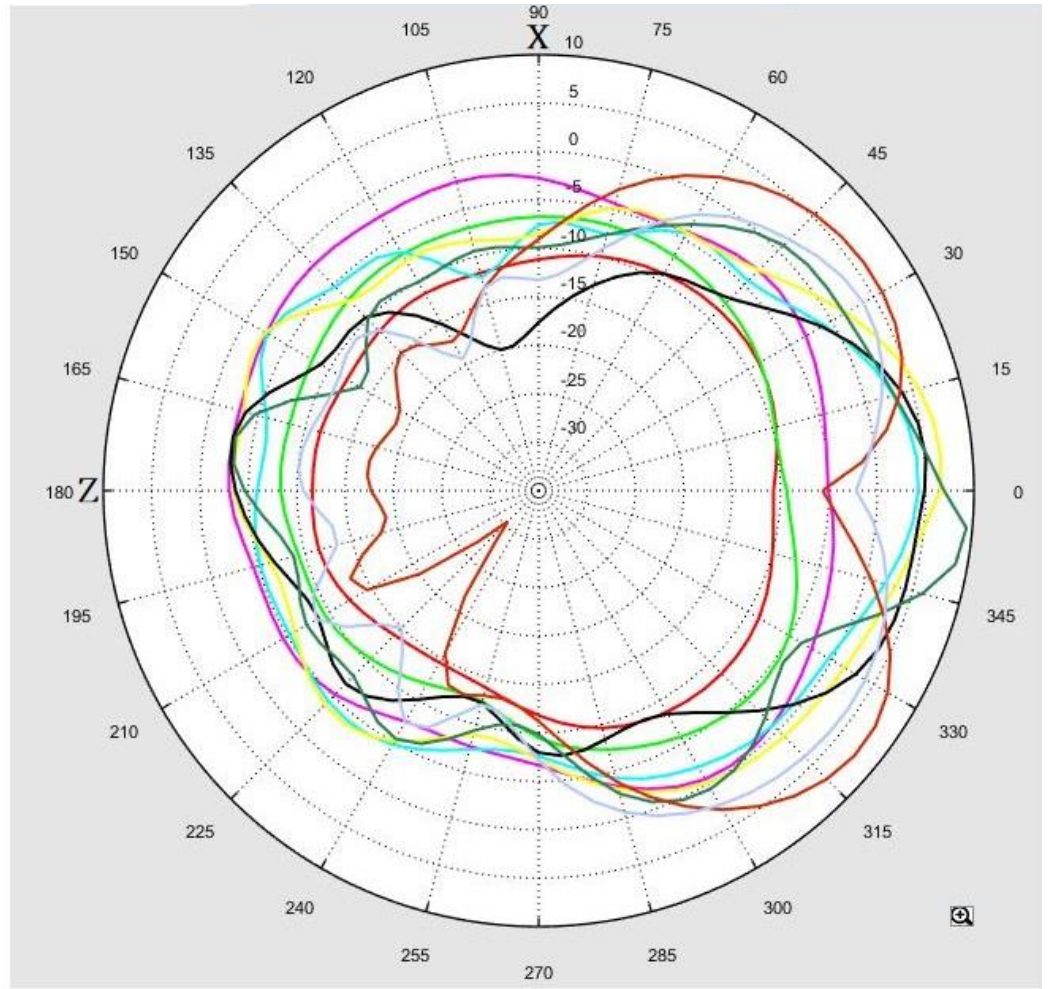

Specification

- 1.Product Type: AMS Antenna*
- 2.Frequency: 690~3800MHz*
- 3.Cable and connector: 2m RG316 + MMCX M RA*
- 4. Testing on IRON SHEET*

✳️RoHS Compliant

Frequency (MHz)	Return Loss (dB)	VSWR	Efficiency (%)	Gain (dBi)
690	-4.59	3.87	8.2	-7.8
824	-6.84	2.66	17.46	-3.93
960	-8.91	2.10	45.81	0.72
1710	-9.34	2.04	37.93	4.43
1880	-11.28	1.74	46.34	6.52
2170	-13.21	1.56	44.26	4.9
2700	-17.34	1.31	53.95	6.93
3300	-15.51	1.40	65.31	7.32
3800	-10.87	1.79	55.46	4.95

Test Report(Return Loss & VSWR)

Test Photo

3D Test Photo

3D Test Data

Freq. / Chan.	Color
690MHz	Red
824MHz	Green
960MHz	Magenta
1.71GHz	Cyan
1.88GHz	Yellow
2.17GHz	Black
2.7GHz	Dark Green
3.3GHz	Brown
3.8GHz	Blue

Total_Efficiency (%)

Total_Gain (dBi)

Total_3D_Top View_690MHz

Total_3D_Front View_690MHz

Total_3D_Left View_690MHz

Total_3D_Side View 1_690MHz

Total_3D_Top View_824MHz

Total_3D_Front View_824MHz

Total_3D_Left View_824MHz

Total_3D_Side View 1_824MHz

Total_3D_Top View_960MHz

Total_3D_Front View_960MHz

Total_3D_Left View_960MHz

Total_3D_Side View 1_960MHz

Total_3D_Top View_1.71GHz

Total_3D_Front View_1.71GHz