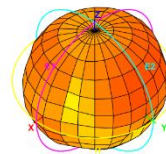

Test Report(Return Loss & VSWR)

Test Photo

3D Test Photo

3D Test Data

Freq. / Chan.	Color
690MHz	Red
824MHz	Green
960MHz	Magenta
1.71GHz	Cyan
1.88GHz	Yellow
2.17GHz	Black
2.7GHz	Dark Green
3.3GHz	Brown
3.8GHz	Blue

Total_3D_Left View_824MHz

Total_3D_Side View 1_824MHz

Total_3D_Top View_960MHz

Total_3D_Front View_960MHz

Total_3D_Left View_960MHz

Total_3D_Side View 1_960MHz

Total_3D_Top View_1.71GHz

Total_3D_Front View_1.71GHz

Total_3D_Left View_1.71GHz

Total_3D_Side View_1.71GHz

Total_3D_Top View_1.88GHz

Total_3D_Front View_1.88GHz

Total_3D_Left View_1.88GHz

Total_3D_Side View_1.88GHz

Total_3D_Top View_2.17GHz

Total_3D_Front View_2.17GHz