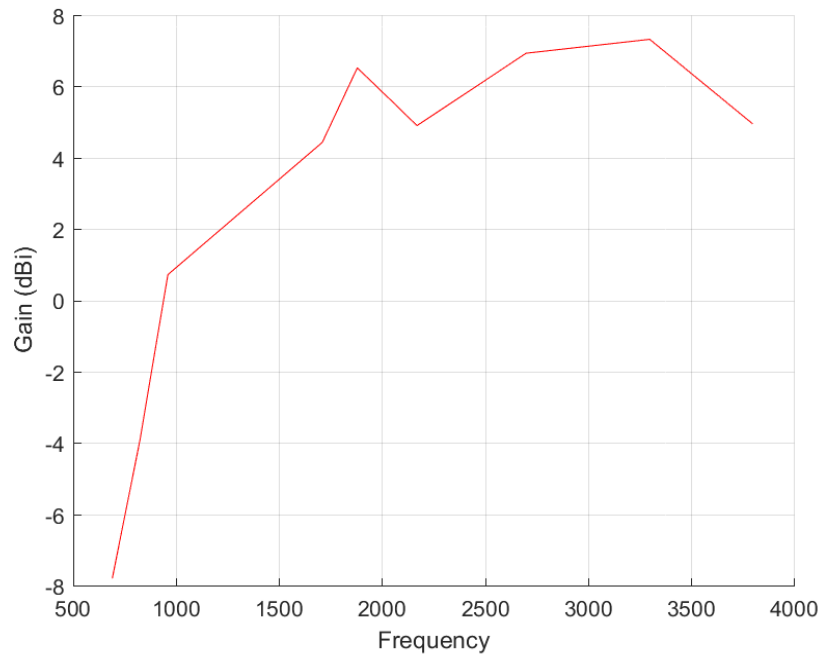

Specification

- 1.Product Type: AMS Antenna*
- 2.Frequency: 690~3800MHz*
- 3.Cable and connector: 2m RG316 + MMCX M RA*
- 4. Testing on IRON SHEET*

✳️RoHS Compliant

Frequency (MHz)	Return Loss (dB)	VSWR	Efficiency (%)	Gain (dBi)
690	-4.59	3.87	8.2	-7.8
824	-6.84	2.66	17.46	-3.93
960	-8.91	2.10	45.81	0.72
1710	-9.34	2.04	37.93	4.43
1880	-11.28	1.74	46.34	6.52
2170	-13.21	1.56	44.26	4.9
2700	-17.34	1.31	53.95	6.93
3300	-15.51	1.40	65.31	7.32
3800	-10.87	1.79	55.46	4.95

Test Report(Return Loss & VSWR)

Test Photo

3D Test Photo

3D Test Data

Freq. / Chan.	Color
690MHz	Red
824MHz	Green
960MHz	Magenta
1.71GHz	Cyan
1.88GHz	Yellow
2.17GHz	Black
2.7GHz	Dark Green
3.3GHz	Brown
3.8GHz	Blue

Total_Efficiency (%)

Total_Gain (dBi)

Total_3D_Top View_690MHz

Total_3D_Front View_690MHz

Total_3D_Left View_690MHz

Total_3D_Side View 1_690MHz

Total_3D_Top View_824MHz

Total_3D_Front View_824MHz

Total_3D_Left View_824MHz

Total_3D_Side View 1_824MHz

Total_3D_Top View_960MHz

Total_3D_Front View_960MHz

Total_3D_Left View_960MHz

Total_3D_Side View 1_960MHz

Total_3D_Top View_1.71GHz

Total_3D_Front View_1.71GHz