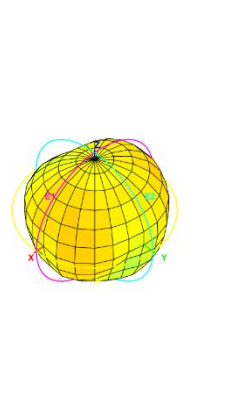

Test Report(Return Loss & VSWR)

Test Photo

3D Test Photo

3D Test Data

Freq. / Chan.	Color
690MHz	Red
824MHz	Green
960MHz	Magenta
1.71GHz	Cyan
1.88GHz	Yellow
2.17GHz	Black
2.7GHz	Dark Green
3.3GHz	Brown
3.8GHz	Blue

Total_Efficiency (%)

Total_Gain (dBi)

Total_3D_Top View_690MHz

Total_3D_Front View_690MHz

Total_3D_Left View_690MHz

Total_3D_Side View 1_690MHz

Total_3D_Top View_824MHz

Total_3D_Front View_824MHz

Total_3D_Left View_824MHz

Total_3D_Side View 1_824MHz

Total_3D_Top View_960MHz

Total_3D_Front View_960MHz

Total_3D_Left View_960MHz

Total_3D_Side View 1_960MHz

Total_3D_Top View_1.71GHz

Total_3D_Front View_1.71GHz

Total_3D_Left View_1.71GHz

Total_3D_Side View_1.71GHz

Total_3D_Top View_1.88GHz

Total_3D_Front View_1.88GHz

Total_3D_Left View_1.88GHz

Total_3D_Side View_1.88GHz

Total_3D_Top View_2.17GHz

Total_3D_Front View_2.17GHz