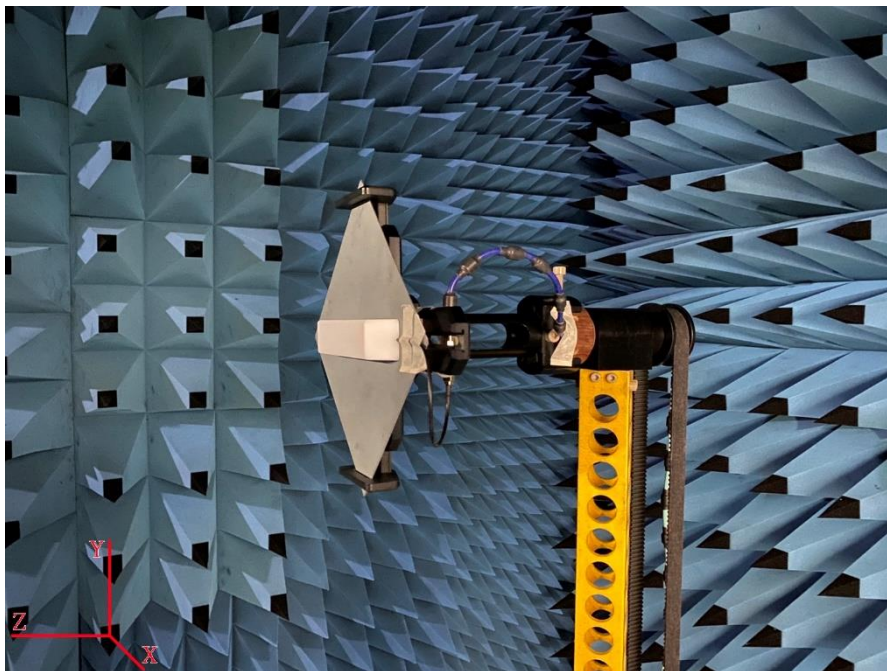

3D Test Photo