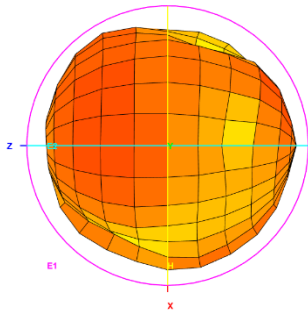

Test Report(Return Loss & VSWR)

Test Photo

3D Test Photo

3D Test Data

Freq. / Chan.	Color
690MHz	Red
824MHz	Green
960MHz	Magenta
1.71GHz	Cyan
1.88GHz	Yellow
2.17GHz	Black
2.7GHz	Dark Green
3.3GHz	Brown
3.8GHz	Blue

Total_Efficiency (%)

Total_Gain (dBi)

Total_3D_Top View_690MHz

Total_3D_Front View_690MHz

Total_3D_Left View_690MHz

Total_3D_Side View 1_690MHz

Total_3D_Top View_824MHz

Total_3D_Front View_824MHz

Total_3D_Left View_824MHz

Total_3D_Side View 1_824MHz

Total_3D_Top View_960MHz

Total_3D_Front View_960MHz

Total_3D_Left View_960MHz

Total_3D_Side View 1_960MHz

Total_3D_Top View_1.71GHz

Total_3D_Front View_1.71GHz

Total_3D_Left View_1.71GHz

Total_3D_Side View_1.71GHz

Total_3D_Top View_1.88GHz

Total_3D_Front View_1.88GHz

Total_3D_Left View_1.88GHz

Total_3D_Side View_1.88GHz

Total_3D_Top View_2.17GHz

Total_3D_Front View_2.17GHz