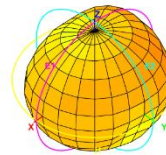

Test Report(Return Loss & VSWR)

Test Photo

3D Test Photo

3D Test Data

Freq. / Chan.	Color
690MHz	Red
824MHz	Green
960MHz	Magenta
1.71GHz	Cyan
1.88GHz	Yellow
2.17GHz	Black
2.7GHz	Dark Green
3.3GHz	Brown
3.8GHz	Blue

Total_Efficiency (%)

Total_Gain (dBi)

Total_3D_Top View_690MHz

Total_3D_Front View_690MHz

Total_3D_Left View_690MHz

Total_3D_Side View 1_690MHz

Total_3D_Top View_824MHz

Total_3D_Front View_824MHz

Total_3D_Left View_824MHz

Total_3D_Side View 1_824MHz

Total_3D_Top View_960MHz

Total_3D_Front View_960MHz

Total_3D_Left View_960MHz

Total_3D_Side View 1_960MHz

Total_3D_Top View_1.71GHz

Total_3D_Front View_1.71GHz

Total_3D_Left View_1.71GHz

Total_3D_Side View_1.71GHz

Total_3D_Top View_1.88GHz

Total_3D_Front View_1.88GHz

Total_3D_Left View_1.88GHz

Total_3D_Side View_1.88GHz

Total_3D_Top View_2.17GHz

Total_3D_Front View_2.17GHz