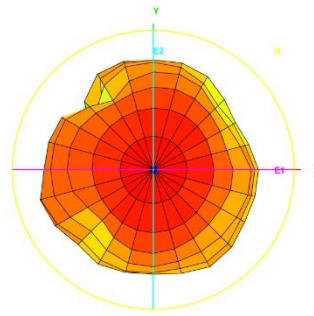

Test Report(Return Loss & VSWR)

Test Photo

3D Test Photo

3D Test Data

Freq. / Chan.	Color
690MHz	Red
824MHz	Green
960MHz	Magenta
1.71GHz	Cyan
1.88GHz	Yellow
2.17GHz	Black
2.7GHz	Dark Green
3.3GHz	Brown
3.8GHz	Blue

Total_3D_Left View_824MHz

Total_3D_Side View 1_824MHz

Total_3D_Top View_960MHz

Total_3D_Front View_960MHz

Total_3D_Left View_960MHz

Total_3D_Side View 1_960MHz

Total_3D_Top View_1.71GHz

Total_3D_Front View_1.71GHz

Total_3D_Left View_1.71GHz

Total_3D_Side View_1.71GHz

Total_3D_Top View_1.88GHz

Total_3D_Front View_1.88GHz

Total_3D_Left View_1.88GHz

Total_3D_Side View_1.88GHz

Total_3D_Top View_2.17GHz

Total_3D_Front View_2.17GHz

Total_3D_Left View_2.17GHz

Total_3D_Side View 1_2.17GHz

Total_3D_Top View_2.7GHz

Total_3D_Front View_2.7GHz

Total_3D_Left View_2.7GHz

Total_3D_Side View 1_2.7GHz

Total_3D_Top View_3.3GHz

Total_3D_Front View_3.3GHz