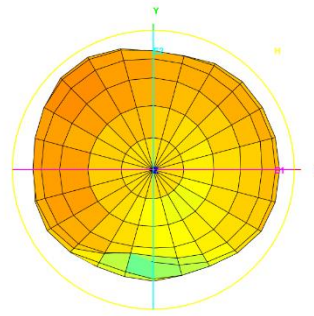

Test Report(Return Loss & VSWR)

Test Photo

3D Test Photo

3D Test Data

Freq. / Chan.	Color
690MHz	Red
824MHz	Green
960MHz	Magenta
1.71GHz	Cyan
1.88GHz	Yellow
2.17GHz	Black
2.7GHz	Dark Green
3.3GHz	Brown
3.8GHz	Blue

Total_Efficiency (%)

Total_Gain (dBi)

Total_3D_Top View_690MHz

Total_3D_Front View_690MHz

Total_3D_Left View_690MHz

Total_3D_Side View 1_690MHz

Total_3D_Top View_824MHz

Total_3D_Front View_824MHz

Total_3D_Left View_824MHz

Total_3D_Side View 1_824MHz

Total_3D_Top View_960MHz

Total_3D_Front View_960MHz

Total_3D_Left View_960MHz

Total_3D_Side View 1_960MHz

Total_3D_Top View_1.71GHz

Total_3D_Front View_1.71GHz

Total_3D_Left View_1.71GHz

Total_3D_Side View_1.71GHz

Total_3D_Top View_1.88GHz

Total_3D_Front View_1.88GHz

Total_3D_Left View_1.88GHz

Total_3D_Side View_1.88GHz

Total_3D_Top View_2.17GHz

Total_3D_Front View_2.17GHz