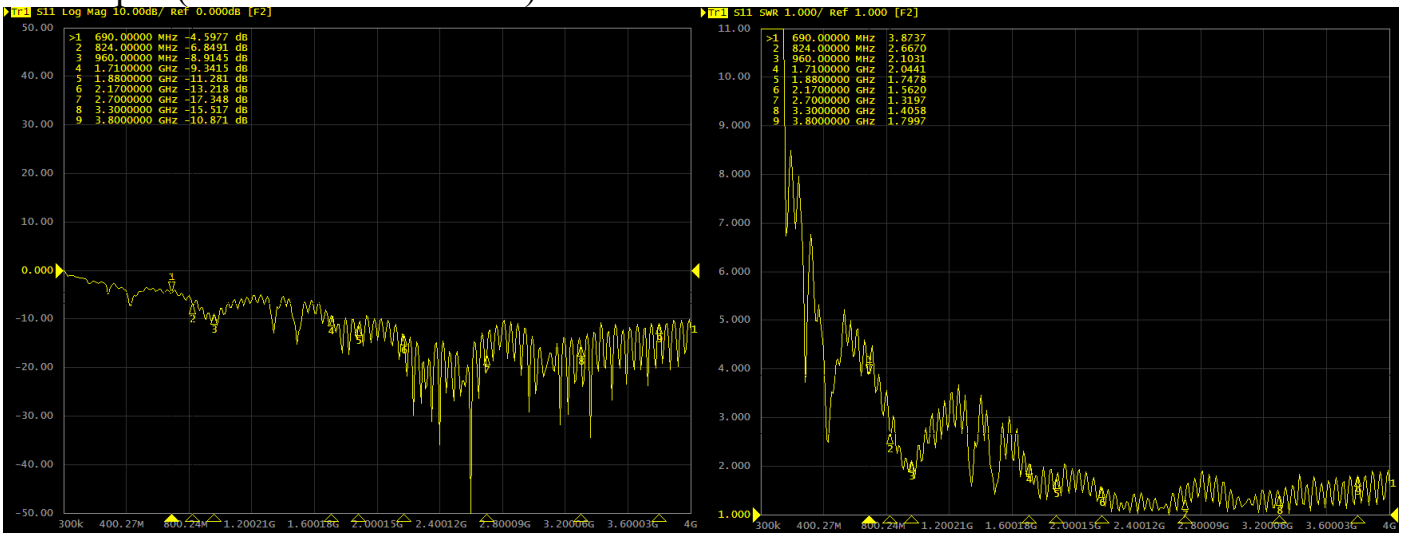

Specification

- 1. Product Type: AMS Antenna*
- 2. Frequency: 690~3800MHz*
- 3. Cable and connector: 3m RG316 + MMCX M RA*
- 4. Testing on IRON SHEET*

✳️RoHS Compliant

Frequency (MHz)	Return Loss (dB)	VSWR	Efficiency (%)	Gain (dBi)
690	-4.59	3.87	8.2	-7.8
824	-6.84	2.66	17.46	-3.93
960	-8.91	2.10	45.81	0.72
1710	-9.34	2.04	37.93	4.43
1880	-11.28	1.74	46.34	6.52
2170	-13.21	1.56	44.26	4.9
2700	-17.34	1.31	53.95	6.93
3300	-15.51	1.40	65.31	7.32
3800	-10.87	1.79	55.46	4.95

Test Report(Return Loss & VSWR)

Test Photo

3D Test Photo

3D Test Data

Freq. / Chan.	Color
690MHz	Red
824MHz	Green
960MHz	Magenta
1.71GHz	Cyan
1.88GHz	Yellow
2.17GHz	Black
2.7GHz	Dark Green
3.3GHz	Brown
3.8GHz	Blue

Total_Efficiency (%)

Total_Gain (dBi)

Total_3D_Top View_690MHz

Total_3D_Front View_690MHz

Total_3D_Left View_690MHz

Total_3D_Side View 1_690MHz

Total_3D_Top View_824MHz

Total_3D_Front View_824MHz

Total_3D_Left View_824MHz

Total_3D_Side View 1_824MHz

Total_3D_Top View_960MHz

Total_3D_Front View_960MHz

Total_3D_Left View_960MHz

Total_3D_Side View 1_960MHz

Total_3D_Top View_1.71GHz

Total_3D_Front View_1.71GHz