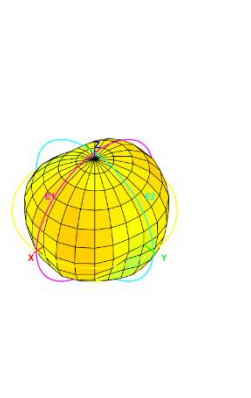

Specification

- 1. Product Type: AMS Antenna*
- 2. Frequency: 690~3800MHz*
- 3. Cable and connector: 3m RG316 + MMCX M RA*
- 4. Testing on IRON SHEET*

✳️RoHS Compliant

Frequency (MHz)	Return Loss (dB)	VSWR	Efficiency (%)	Gain (dBi)
690	-4.59	3.87	8.2	-7.8
824	-6.84	2.66	17.46	-3.93
960	-8.91	2.10	45.81	0.72
1710	-9.34	2.04	37.93	4.43
1880	-11.28	1.74	46.34	6.52
2170	-13.21	1.56	44.26	4.9
2700	-17.34	1.31	53.95	6.93
3300	-15.51	1.40	65.31	7.32
3800	-10.87	1.79	55.46	4.95

Test Report(Return Loss & VSWR)

Test Photo

3D Test Photo

3D Test Data

Freq. / Chan.	Color
690MHz	Red
824MHz	Green
960MHz	Magenta
1.71GHz	Cyan
1.88GHz	Yellow
2.17GHz	Black
2.7GHz	Dark Green
3.3GHz	Brown
3.8GHz	Blue

Total_Efficiency (%)

Total_Gain (dBi)

Total_3D_Top View_690MHz

Total_3D_Front View_690MHz

Total_3D_Left View_690MHz

Total_3D_Side View 1_690MHz

Total_3D_Top View_824MHz

Total_3D_Front View_824MHz

Total_3D_Left View_824MHz

Total_3D_Side View 1_824MHz

Total_3D_Top View_960MHz

Total_3D_Front View_960MHz

Total_3D_Left View_960MHz

Total_3D_Side View 1_960MHz

Total_3D_Top View_1.71GHz

Total_3D_Front View_1.71GHz