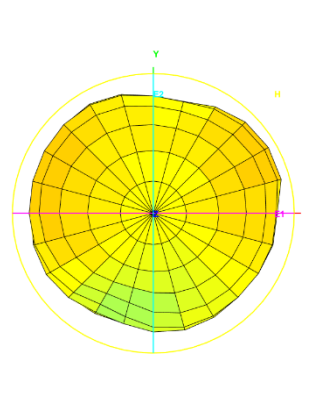

Test Report(Return Loss & VSWR)

Test Photo

3D Test Photo

3D Test Data

Freq. / Chan.	Color
690MHz	Red
824MHz	Green
960MHz	Magenta
1.71GHz	Cyan
1.88GHz	Yellow
2.17GHz	Black
2.7GHz	Dark Green
3.3GHz	Brown
3.8GHz	Blue

Total_Efficiency (%)

Total_Gain (dBi)

Total_3D_Top View_690MHz

Total_3D_Front View_690MHz

Total_3D_Left View_690MHz

Total_3D_Side View 1_690MHz

Total_3D_Top View_824MHz

Total_3D_Front View_824MHz

Total_3D_Left View_824MHz

Total_3D_Side View 1_824MHz

Total_3D_Top View_960MHz

Total_3D_Front View_960MHz

Total_3D_Left View_960MHz

Total_3D_Side View 1_960MHz

Total_3D_Top View_1.71GHz

Total_3D_Front View_1.71GHz

Total_3D_Left View_1.71GHz

Total_3D_Side View_1.71GHz

Total_3D_Top View_1.88GHz

Total_3D_Front View_1.88GHz

Total_3D_Left View_1.88GHz

Total_3D_Side View_1.88GHz

Total_3D_Top View_2.17GHz

Total_3D_Front View_2.17GHz