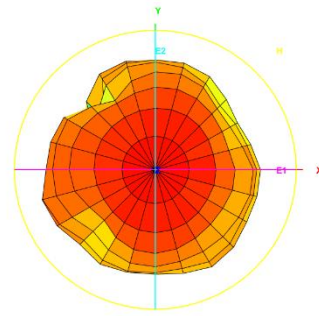

Test Report(Return Loss & VSWR)

Test Photo

3D Test Photo

3D Test Data

Freq. / Chan.	Color
690MHz	Red
824MHz	Green
960MHz	Magenta
1.71GHz	Cyan
1.88GHz	Yellow
2.17GHz	Black
2.7GHz	Dark Green
3.3GHz	Brown
3.8GHz	Blue

Total_3D_Left View_824MHz

Total_3D_Side View 1_824MHz

Total_3D_Top View_960MHz

Total_3D_Front View_960MHz

Total_3D_Left View_960MHz

Total_3D_Side View 1_960MHz

Total_3D_Top View_1.71GHz

Total_3D_Front View_1.71GHz

Total_3D_Left View_1.71GHz

Total_3D_Side View_1.71GHz

Total_3D_Top View_1.88GHz

Total_3D_Front View_1.88GHz

Total_3D_Left View_1.88GHz

Total_3D_Side View_1.88GHz

Total_3D_Top View_2.17GHz

Total_3D_Front View_2.17GHz

Total_3D_Left View_2.17GHz

Total_3D_Side View 1_2.17GHz

Total_3D_Top View_2.7GHz

Total_3D_Front View_2.7GHz

Total_3D_Left View_2.7GHz

Total_3D_Side View 1_2.7GHz

Total_3D_Top View_3.3GHz

Total_3D_Front View_3.3GHz