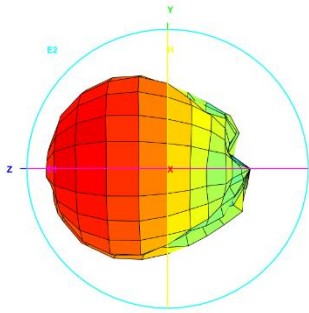

Test Report(Return Loss & VSWR)

Test Photo

3D Test Photo

3D Test Data

Freq. / Chan.	Color
690MHz	Red
824MHz	Green
960MHz	Magenta
1.71GHz	Cyan
1.88GHz	Yellow
2.17GHz	Black
2.7GHz	Dark Green
3.3GHz	Brown
3.8GHz	Blue

Total_3D_Left View_1.71GHz

Total_3D_Side View_1.71GHz

Total_3D_Top View_1.88GHz

Total_3D_Front View_1.88GHz

Total_3D_Left View_1.88GHz

Total_3D_Side View_1.88GHz

Total_3D_Top View_2.17GHz

Total_3D_Front View_2.17GHz

Total_3D_Left View_2.17GHz

Total_3D_Side View 1_2.17GHz

Total_3D_Top View_2.7GHz

Total_3D_Front View_2.7GHz

Total_3D_Left View_2.7GHz

Total_3D_Side View 1_2.7GHz

Total_3D_Top View_3.3GHz

Total_3D_Front View_3.3GHz

Total_3D_Left View_3.3GHz

Total_3D_Side View 1_3.3GHz

Total_3D_Top View_3.8GHz

Total_3D_Front View_3.8GHz

Total_3D_Left View_3.8GHz

Total_3D_Side View 1_3.8GHz