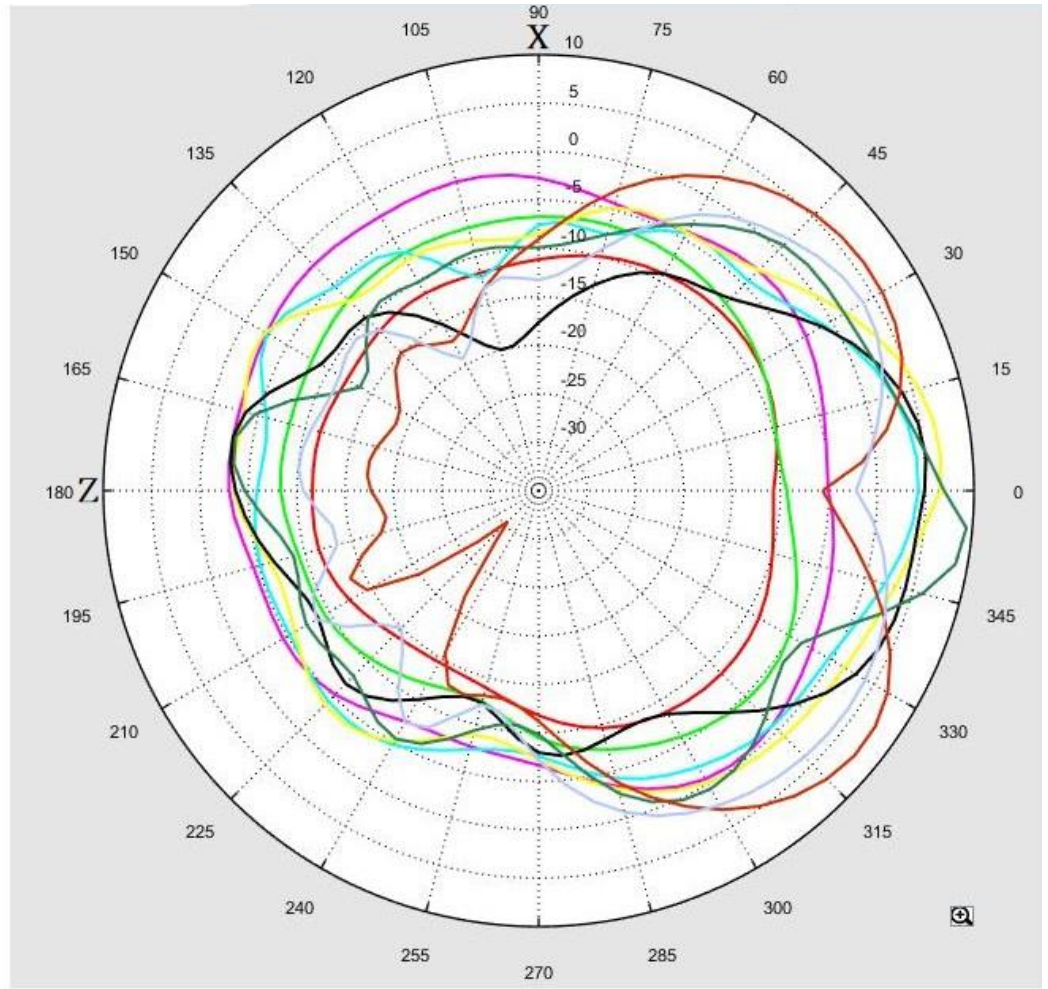

Specification

- 1. Product Type: AMS Antenna*
- 2. Frequency: 690~3800MHz*
- 3. Cable and connector: 3m RG316 + MMCX M RA*
- 4. Testing on IRON SHEET*

✳️RoHS Compliant

Frequency (MHz)	Return Loss (dB)	VSWR	Efficiency (%)	Gain (dBi)
690	-4.59	3.87	8.2	-7.8
824	-6.84	2.66	17.46	-3.93
960	-8.91	2.10	45.81	0.72
1710	-9.34	2.04	37.93	4.43
1880	-11.28	1.74	46.34	6.52
2170	-13.21	1.56	44.26	4.9
2700	-17.34	1.31	53.95	6.93
3300	-15.51	1.40	65.31	7.32
3800	-10.87	1.79	55.46	4.95

Test Report(Return Loss & VSWR)

Test Photo

3D Test Photo

3D Test Data

Freq. / Chan.	Color
690MHz	Red
824MHz	Green
960MHz	Magenta
1.71GHz	Cyan
1.88GHz	Yellow
2.17GHz	Black
2.7GHz	Dark Green
3.3GHz	Brown
3.8GHz	Blue

Total_Efficiency (%)

Total_Gain (dBi)

Total_3D_Top View_690MHz

Total_3D_Front View_690MHz

Total_3D_Left View_690MHz

Total_3D_Side View 1_690MHz

Total_3D_Top View_824MHz

Total_3D_Front View_824MHz

Total_3D_Left View_824MHz

Total_3D_Side View 1_824MHz

Total_3D_Top View_960MHz

Total_3D_Front View_960MHz

Total_3D_Left View_960MHz

Total_3D_Side View 1_960MHz

Total_3D_Top View_1.71GHz

Total_3D_Front View_1.71GHz