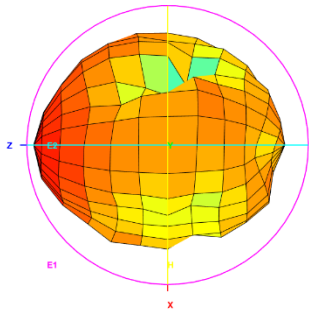

Test Report(Return Loss & VSWR)

Test Photo

3D Test Photo

3D Test Data

Freq. / Chan.	Color
690MHz	Red
824MHz	Green
960MHz	Magenta
1.71GHz	Cyan
1.88GHz	Yellow
2.17GHz	Black
2.7GHz	Dark Green
3.3GHz	Brown
3.8GHz	Blue

Total_3D_Left View_824MHz

Total_3D_Side View 1_824MHz

Total_3D_Top View_960MHz

Total_3D_Front View_960MHz

Total_3D_Left View_960MHz

Total_3D_Side View 1_960MHz

Total_3D_Top View_1.71GHz

Total_3D_Front View_1.71GHz

Total_3D_Left View_1.71GHz

Total_3D_Side View_1.71GHz

Total_3D_Top View_1.88GHz

Total_3D_Front View_1.88GHz

Total_3D_Left View_1.88GHz

Total_3D_Side View_1.88GHz

Total_3D_Top View_2.17GHz

Total_3D_Front View_2.17GHz

Total_3D_Left View_2.17GHz

Total_3D_Side View 1_2.17GHz

Total_3D_Top View_2.7GHz

Total_3D_Front View_2.7GHz

Total_3D_Left View_2.7GHz

Total_3D_Side View 1_2.7GHz

Total_3D_Top View_3.3GHz

Total_3D_Front View_3.3GHz