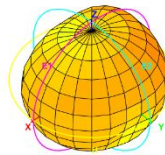

Test Report(Return Loss & VSWR)

Test Photo

3D Test Photo

3D Test Data

Freq. / Chan.	Color
690MHz	Red
824MHz	Green
960MHz	Magenta
1.71GHz	Cyan
1.88GHz	Yellow
2.17GHz	Black
2.7GHz	Dark Green
3.3GHz	Brown
3.8GHz	Blue

Total_Efficiency (%)

Total_Gain (dBi)

Total_3D_Top View_690MHz

Total_3D_Front View_690MHz

Total_3D_Left View_690MHz

Total_3D_Side View 1_690MHz

Total_3D_Top View_824MHz

Total_3D_Front View_824MHz

Total_3D_Left View_824MHz

Total_3D_Side View 1_824MHz

Total_3D_Top View_960MHz

Total_3D_Front View_960MHz

Total_3D_Left View_960MHz

Total_3D_Side View 1_960MHz

Total_3D_Top View_1.71GHz

Total_3D_Front View_1.71GHz

Total_3D_Left View_1.71GHz

Total_3D_Side View_1.71GHz

Total_3D_Top View_1.88GHz

Total_3D_Front View_1.88GHz

Total_3D_Left View_1.88GHz

Total_3D_Side View_1.88GHz

Total_3D_Top View_2.17GHz

Total_3D_Front View_2.17GHz