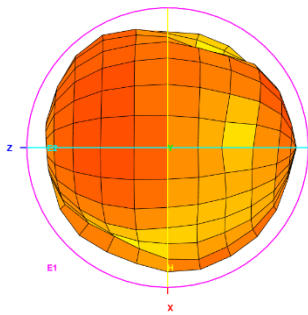

Test Report(Return Loss & VSWR)

Test Photo

3D Test Photo

3D Test Data

Freq. / Chan.	Color
690MHz	Red
824MHz	Green
960MHz	Magenta
1.71GHz	Cyan
1.88GHz	Yellow
2.17GHz	Black
2.7GHz	Dark Green
3.3GHz	Brown
3.8GHz	Blue

Total_Efficiency (%)

Total_Gain (dBi)

Total_3D_Top View_690MHz

Total_3D_Front View_690MHz

Total_3D_Left View_690MHz

Total_3D_Side View 1_690MHz

Total_3D_Top View_824MHz

Total_3D_Front View_824MHz

Total_3D_Left View_824MHz

Total_3D_Side View 1_824MHz

Total_3D_Top View_960MHz

Total_3D_Front View_960MHz

Total_3D_Left View_960MHz

Total_3D_Side View 1_960MHz

Total_3D_Top View_1.71GHz

Total_3D_Front View_1.71GHz

Total_3D_Left View_1.71GHz

Total_3D_Side View_1.71GHz

Total_3D_Top View_1.88GHz

Total_3D_Front View_1.88GHz

Total_3D_Left View_1.88GHz

Total_3D_Side View_1.88GHz

Total_3D_Top View_2.17GHz

Total_3D_Front View_2.17GHz