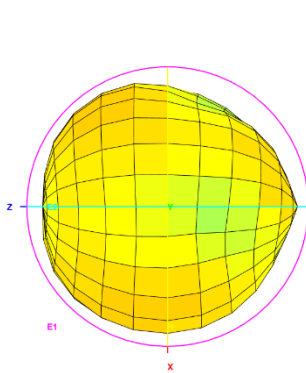

Test Report(Return Loss & VSWR)

Test Photo

3D Test Photo

3D Test Data

Freq. / Chan.	Color
690MHz	Red
824MHz	Green
960MHz	Magenta
1.71GHz	Cyan
1.88GHz	Yellow
2.17GHz	Black
2.7GHz	Dark Green
3.3GHz	Brown
3.8GHz	Blue

Total_Efficiency (%)

Total_Gain (dBi)

Total_3D_Top View_690MHz

Total_3D_Front View_690MHz

Total_3D_Left View_690MHz

Total_3D_Side View 1_690MHz

Total_3D_Top View_824MHz

Total_3D_Front View_824MHz

Total_3D_Left View_824MHz

Total_3D_Side View 1_824MHz

Total_3D_Top View_960MHz

Total_3D_Front View_960MHz

Total_3D_Left View_960MHz

Total_3D_Side View 1_960MHz

Total_3D_Top View_1.71GHz

Total_3D_Front View_1.71GHz