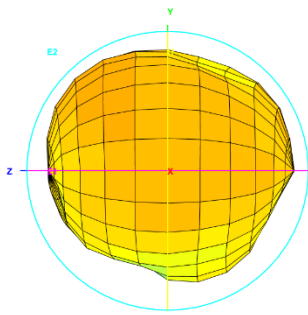

Test Report(Return Loss & VSWR)

Test Photo

3D Test Photo

3D Test Data

Freq. / Chan.	Color
690MHz	Red
824MHz	Green
960MHz	Magenta
1.71GHz	Cyan
1.88GHz	Yellow
2.17GHz	Black
2.7GHz	Dark Green
3.3GHz	Brown
3.8GHz	Blue

Total_Efficiency (%)

Total_Gain (dBi)

Total_3D_Top View_690MHz

Total_3D_Front View_690MHz

Total_3D_Left View_690MHz

Total_3D_Side View 1_690MHz

Total_3D_Top View_824MHz

Total_3D_Front View_824MHz

Total_3D_Left View_824MHz

Total_3D_Side View 1_824MHz

Total_3D_Top View_960MHz

Total_3D_Front View_960MHz

Total_3D_Left View_960MHz

Total_3D_Side View 1_960MHz

Total_3D_Top View_1.71GHz

Total_3D_Front View_1.71GHz

Total_3D_Left View_1.71GHz

Total_3D_Side View_1.71GHz

Total_3D_Top View_1.88GHz

Total_3D_Front View_1.88GHz

Total_3D_Left View_1.88GHz

Total_3D_Side View_1.88GHz

Total_3D_Top View_2.17GHz

Total_3D_Front View_2.17GHz