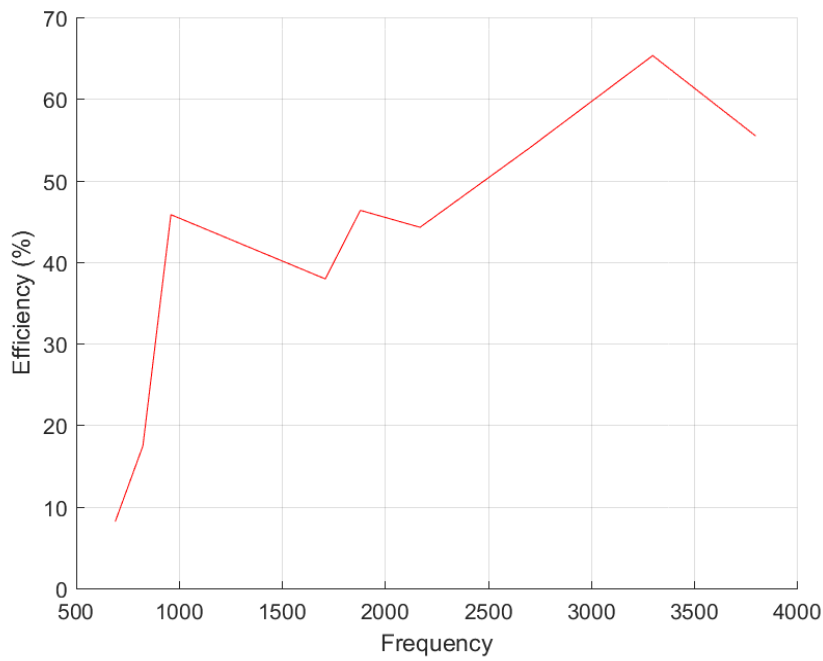

Specification

- 1. Product Type: AMS Antenna*
- 2. Frequency: 690~3800MHz*
- 3. Cable and connector: 3m RG316 + MMCX M RA*
- 4. Testing on IRON SHEET*

✳️RoHS Compliant

Frequency (MHz)	Return Loss (dB)	VSWR	Efficiency (%)	Gain (dBi)
690	-4.59	3.87	8.2	-7.8
824	-6.84	2.66	17.46	-3.93
960	-8.91	2.10	45.81	0.72
1710	-9.34	2.04	37.93	4.43
1880	-11.28	1.74	46.34	6.52
2170	-13.21	1.56	44.26	4.9
2700	-17.34	1.31	53.95	6.93
3300	-15.51	1.40	65.31	7.32
3800	-10.87	1.79	55.46	4.95

Test Report(Return Loss & VSWR)

Test Photo

3D Test Photo

3D Test Data

Freq. / Chan.	Color
690MHz	Red
824MHz	Green
960MHz	Magenta
1.71GHz	Cyan
1.88GHz	Yellow
2.17GHz	Black
2.7GHz	Dark Green
3.3GHz	Brown
3.8GHz	Blue

Total_Efficiency (%)

Total_Gain (dBi)

Total_3D_Top View_690MHz

Total_3D_Front View_690MHz

Total_3D_Left View_690MHz

Total_3D_Side View 1_690MHz

Total_3D_Top View_824MHz

Total_3D_Front View_824MHz

Total_3D_Left View_824MHz

Total_3D_Side View 1_824MHz

Total_3D_Top View_960MHz

Total_3D_Front View_960MHz

Total_3D_Left View_960MHz

Total_3D_Side View 1_960MHz

Total_3D_Top View_1.71GHz

Total_3D_Front View_1.71GHz