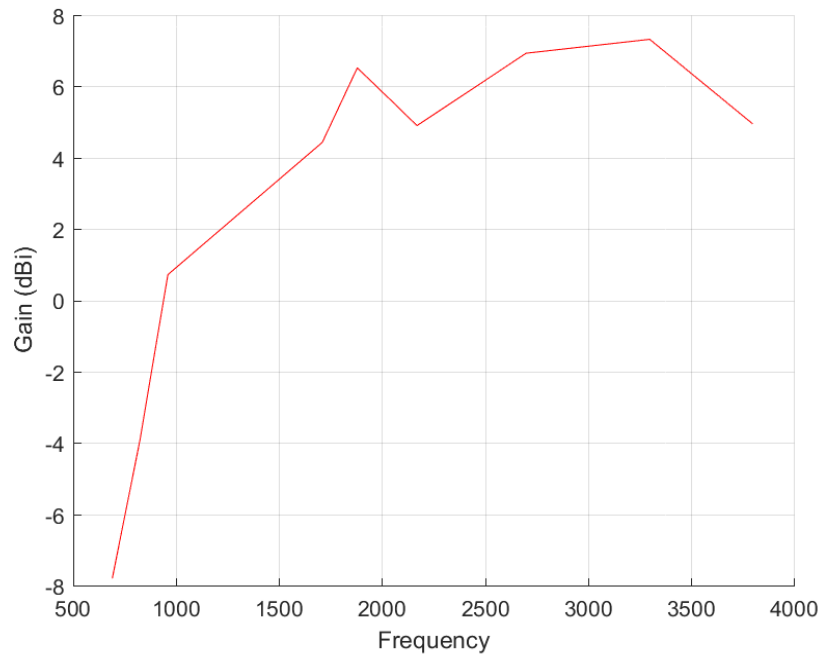

Specification

- 1. Product Type: AMS Antenna*
- 2. Frequency: 690~3800MHz*
- 3. Cable and connector: 3m RG316 + MMCX M RA*
- 4. Testing on IRON SHEET*

✳️RoHS Compliant

Frequency (MHz)	Return Loss (dB)	VSWR	Efficiency (%)	Gain (dBi)
690	-4.59	3.87	8.2	-7.8
824	-6.84	2.66	17.46	-3.93
960	-8.91	2.10	45.81	0.72
1710	-9.34	2.04	37.93	4.43
1880	-11.28	1.74	46.34	6.52
2170	-13.21	1.56	44.26	4.9
2700	-17.34	1.31	53.95	6.93
3300	-15.51	1.40	65.31	7.32
3800	-10.87	1.79	55.46	4.95

Test Report(Return Loss & VSWR)

Test Photo

3D Test Photo

3D Test Data

Freq. / Chan.	Color
690MHz	Red
824MHz	Green
960MHz	Magenta
1.71GHz	Cyan
1.88GHz	Yellow
2.17GHz	Black
2.7GHz	Dark Green
3.3GHz	Brown
3.8GHz	Blue

Total_Efficiency (%)

Total_Gain (dBi)

Total_3D_Top View_690MHz

Total_3D_Front View_690MHz

Total_3D_Left View_690MHz

Total_3D_Side View 1_690MHz

Total_3D_Top View_824MHz

Total_3D_Front View_824MHz

Total_3D_Left View_824MHz

Total_3D_Side View 1_824MHz

Total_3D_Top View_960MHz

Total_3D_Front View_960MHz

Total_3D_Left View_960MHz

Total_3D_Side View 1_960MHz

Total_3D_Top View_1.71GHz

Total_3D_Front View_1.71GHz