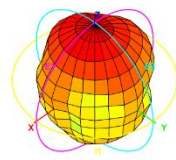

Test Report(Return Loss & VSWR)

Test Photo

3D Test Photo

3D Test Data

Freq. / Chan.	Color
690MHz	Red
824MHz	Green
960MHz	Magenta
1.71GHz	Cyan
1.88GHz	Yellow
2.17GHz	Black
2.7GHz	Dark Green
3.3GHz	Brown
3.8GHz	Blue

Total_3D_Left View_824MHz

Total_3D_Side View 1_824MHz

Total_3D_Top View_960MHz

Total_3D_Front View_960MHz

Total_3D_Left View_960MHz

Total_3D_Side View 1_960MHz

Total_3D_Top View_1.71GHz

Total_3D_Front View_1.71GHz

Total_3D_Left View_1.71GHz

Total_3D_Side View_1.71GHz

Total_3D_Top View_1.88GHz

Total_3D_Front View_1.88GHz

Total_3D_Left View_1.88GHz

Total_3D_Side View_1.88GHz

Total_3D_Top View_2.17GHz

Total_3D_Front View_2.17GHz

Total_3D_Left View_2.17GHz

Total_3D_Side View 1_2.17GHz

Total_3D_Top View_2.7GHz

Total_3D_Front View_2.7GHz

Total_3D_Left View_2.7GHz

Total_3D_Side View 1_2.7GHz

Total_3D_Top View_3.3GHz

Total_3D_Front View_3.3GHz