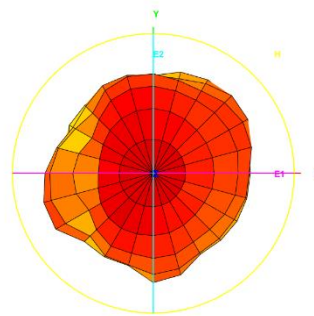

Test Report(Return Loss & VSWR)

Test Photo

3D Test Photo

3D Test Data

Freq. / Chan.	Color
690MHz	Red
824MHz	Green
960MHz	Magenta
1.71GHz	Cyan
1.88GHz	Yellow
2.17GHz	Black
2.7GHz	Dark Green
3.3GHz	Brown
3.8GHz	Blue

Total_3D_Left View_1.71GHz

Total_3D_Side View_1.71GHz

Total_3D_Top View_1.88GHz

Total_3D_Front View_1.88GHz

Total_3D_Left View_1.88GHz

Total_3D_Side View_1.88GHz

Total_3D_Top View_2.17GHz

Total_3D_Front View_2.17GHz

Total_3D_Left View_2.17GHz

Total_3D_Side View 1_2.17GHz

Total_3D_Top View_2.7GHz

Total_3D_Front View_2.7GHz

Total_3D_Left View_2.7GHz

Total_3D_Side View 1_2.7GHz

Total_3D_Top View_3.3GHz

Total_3D_Front View_3.3GHz

Total_3D_Left View_3.3GHz

Total_3D_Side View 1_3.3GHz

Total_3D_Top View_3.8GHz

Total_3D_Front View_3.8GHz

Total_3D_Left View_3.8GHz

Total_3D_Side View 1_3.8GHz