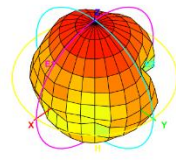

Test Report(Return Loss & VSWR)

Test Photo

3D Test Photo

3D Test Data

Freq. / Chan.	Color
690MHz	Red
824MHz	Green
960MHz	Magenta
1.71GHz	Cyan
1.88GHz	Yellow
2.17GHz	Black
2.7GHz	Dark Green
3.3GHz	Brown
3.8GHz	Blue

Total_3D_Left View_824MHz

Total_3D_Side View 1_824MHz

Total_3D_Top View_960MHz

Total_3D_Front View_960MHz

Total_3D_Left View_960MHz

Total_3D_Side View 1_960MHz

Total_3D_Top View_1.71GHz

Total_3D_Front View_1.71GHz

Total_3D_Left View_1.71GHz

Total_3D_Side View_1.71GHz

Total_3D_Top View_1.88GHz

Total_3D_Front View_1.88GHz

Total_3D_Left View_1.88GHz

Total_3D_Side View_1.88GHz

Total_3D_Top View_2.17GHz

Total_3D_Front View_2.17GHz

Total_3D_Left View_2.17GHz

Total_3D_Side View 1_2.17GHz

Total_3D_Top View_2.7GHz

Total_3D_Front View_2.7GHz

Total_3D_Left View_2.7GHz

Total_3D_Side View 1_2.7GHz

Total_3D_Top View_3.3GHz

Total_3D_Front View_3.3GHz