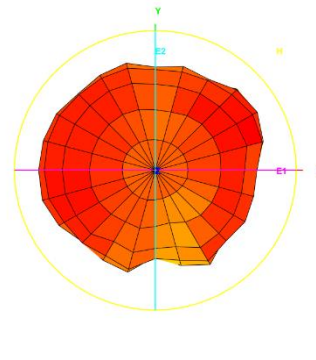

Test Report(Return Loss & VSWR)

Test Photo

3D Test Photo

3D Test Data

Freq. / Chan.	Color
690MHz	Red
824MHz	Green
960MHz	Magenta
1.71GHz	Cyan
1.88GHz	Yellow
2.17GHz	Black
2.7GHz	Dark Green
3.3GHz	Brown
3.8GHz	Blue

Total_3D_Left View_1.71GHz

Total_3D_Side View_1.71GHz

Total_3D_Top View_1.88GHz

Total_3D_Front View_1.88GHz

Total_3D_Left View_1.88GHz

Total_3D_Side View_1.88GHz

Total_3D_Top View_2.17GHz

Total_3D_Front View_2.17GHz

Total_3D_Left View_2.17GHz

Total_3D_Side View 1_2.17GHz

Total_3D_Top View_2.7GHz

Total_3D_Front View_2.7GHz

Total_3D_Left View_2.7GHz

Total_3D_Side View 1_2.7GHz

Total_3D_Top View_3.3GHz

Total_3D_Front View_3.3GHz

Total_3D_Left View_3.3GHz

Total_3D_Side View 1_3.3GHz

Total_3D_Top View_3.8GHz

Total_3D_Front View_3.8GHz

Total_3D_Left View_3.8GHz

Total_3D_Side View 1_3.8GHz