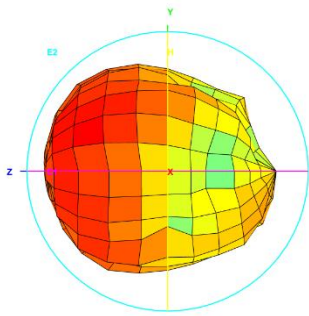

Test Report(Return Loss & VSWR)

Test Photo

3D Test Photo

3D Test Data

Freq. / Chan.	Color
690MHz	Red
824MHz	Green
960MHz	Magenta
1.71GHz	Cyan
1.88GHz	Yellow
2.17GHz	Black
2.7GHz	Dark Green
3.3GHz	Brown
3.8GHz	Blue

Total_3D_Left View_1.71GHz

Total_3D_Side View_1.71GHz

Total_3D_Top View_1.88GHz

Total_3D_Front View_1.88GHz

Total_3D_Left View_1.88GHz

Total_3D_Side View_1.88GHz

Total_3D_Top View_2.17GHz

Total_3D_Front View_2.17GHz

Total_3D_Left View_2.17GHz

Total_3D_Side View 1_2.17GHz

Total_3D_Top View_2.7GHz

Total_3D_Front View_2.7GHz

Total_3D_Left View_2.7GHz

Total_3D_Side View 1_2.7GHz

Total_3D_Top View_3.3GHz

Total_3D_Front View_3.3GHz

Total_3D_Left View_3.3GHz

Total_3D_Side View 1_3.3GHz

Total_3D_Top View_3.8GHz

Total_3D_Front View_3.8GHz

Total_3D_Left View_3.8GHz

Total_3D_Side View 1_3.8GHz