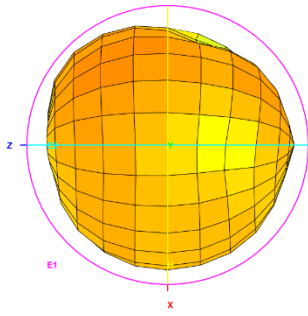

Test Report(Return Loss & VSWR)

Test Photo

3D Test Photo

3D Test Data

Freq. / Chan.	Color
690MHz	Red
824MHz	Green
960MHz	Magenta
1.71GHz	Cyan
1.88GHz	Yellow
2.17GHz	Black
2.7GHz	Dark Green
3.3GHz	Brown
3.8GHz	Blue

Total_Efficiency (%)

Total_Gain (dBi)

Total_3D_Top View_690MHz

Total_3D_Front View_690MHz

Total_3D_Left View_690MHz

Total_3D_Side View 1_690MHz

Total_3D_Top View_824MHz

Total_3D_Front View_824MHz

Total_3D_Left View_824MHz

Total_3D_Side View 1_824MHz

Total_3D_Top View_960MHz

Total_3D_Front View_960MHz

Total_3D_Left View_960MHz

Total_3D_Side View 1_960MHz

Total_3D_Top View_1.71GHz

Total_3D_Front View_1.71GHz

Total_3D_Left View_1.71GHz

Total_3D_Side View_1.71GHz

Total_3D_Top View_1.88GHz

Total_3D_Front View_1.88GHz

Total_3D_Left View_1.88GHz

Total_3D_Side View_1.88GHz

Total_3D_Top View_2.17GHz

Total_3D_Front View_2.17GHz