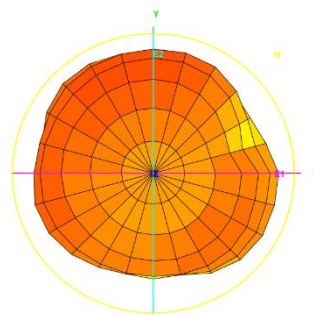

Test Report(Return Loss & VSWR)

Test Photo

3D Test Photo

3D Test Data

Freq. / Chan.	Color
690MHz	Red
824MHz	Green
960MHz	Magenta
1.71GHz	Cyan
1.88GHz	Yellow
2.17GHz	Black
2.7GHz	Dark Green
3.3GHz	Brown
3.8GHz	Blue

Total_3D_Left View_824MHz

Total_3D_Side View 1_824MHz

Total_3D_Top View_960MHz

Total_3D_Front View_960MHz

Total_3D_Left View_960MHz

Total_3D_Side View 1_960MHz

Total_3D_Top View_1.71GHz

Total_3D_Front View_1.71GHz

Total_3D_Left View_1.71GHz

Total_3D_Side View_1.71GHz

Total_3D_Top View_1.88GHz

Total_3D_Front View_1.88GHz

Total_3D_Left View_1.88GHz

Total_3D_Side View_1.88GHz

Total_3D_Top View_2.17GHz

Total_3D_Front View_2.17GHz

Total_3D_Left View_2.17GHz

Total_3D_Side View 1_2.17GHz

Total_3D_Top View_2.7GHz

Total_3D_Front View_2.7GHz

Total_3D_Left View_2.7GHz

Total_3D_Side View 1_2.7GHz

Total_3D_Top View_3.3GHz

Total_3D_Front View_3.3GHz