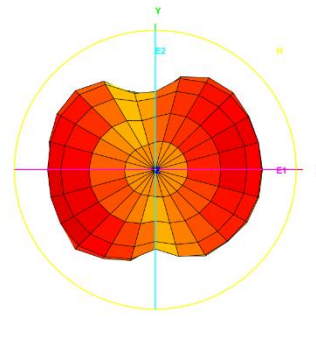

Test Report(Return Loss & VSWR)

Test Photo

3D Test Photo

3D Test Data

Freq. / Chan.	Color
690MHz	Red
824MHz	Green
960MHz	Magenta
1.71GHz	Cyan
1.88GHz	Yellow
2.17GHz	Black
2.7GHz	Dark Green
3.3GHz	Brown
3.8GHz	Blue

Total_3D_Left View_1.71GHz

Total_3D_Side View_1.71GHz

Total_3D_Top View_1.88GHz

Total_3D_Front View_1.88GHz

Total_3D_Left View_1.88GHz

Total_3D_Side View_1.88GHz

Total_3D_Top View_2.17GHz

Total_3D_Front View_2.17GHz

Total_3D_Left View_2.17GHz

Total_3D_Side View 1_2.17GHz

Total_3D_Top View_2.7GHz

Total_3D_Front View_2.7GHz

Total_3D_Left View_2.7GHz

Total_3D_Side View 1_2.7GHz

Total_3D_Top View_3.3GHz

Total_3D_Front View_3.3GHz

Total_3D_Left View_3.3GHz

Total_3D_Side View 1_3.3GHz

Total_3D_Top View_3.8GHz

Total_3D_Front View_3.8GHz

Total_3D_Left View_3.8GHz

Total_3D_Side View 1_3.8GHz