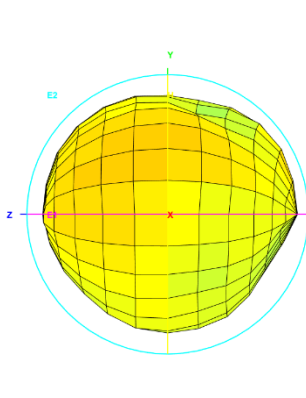

Test Report(Return Loss & VSWR)

Test Photo

3D Test Photo

3D Test Data

Freq. / Chan.	Color
690MHz	Red
824MHz	Green
960MHz	Magenta
1.71GHz	Cyan
1.88GHz	Yellow
2.17GHz	Black
2.7GHz	Dark Green
3.3GHz	Brown
3.8GHz	Blue

Total_Efficiency (%)

Total_Gain (dBi)

Total_3D_Top View_690MHz

Total_3D_Front View_690MHz

Total_3D_Left View_690MHz

Total_3D_Side View 1_690MHz

Total_3D_Top View_824MHz

Total_3D_Front View_824MHz

Total_3D_Left View_824MHz

Total_3D_Side View 1_824MHz

Total_3D_Top View_960MHz

Total_3D_Front View_960MHz

Total_3D_Left View_960MHz

Total_3D_Side View 1_960MHz

Total_3D_Top View_1.71GHz

Total_3D_Front View_1.71GHz

Total_3D_Left View_1.71GHz

Total_3D_Side View_1.71GHz

Total_3D_Top View_1.88GHz

Total_3D_Front View_1.88GHz

Total_3D_Left View_1.88GHz

Total_3D_Side View_1.88GHz

Total_3D_Top View_2.17GHz

Total_3D_Front View_2.17GHz