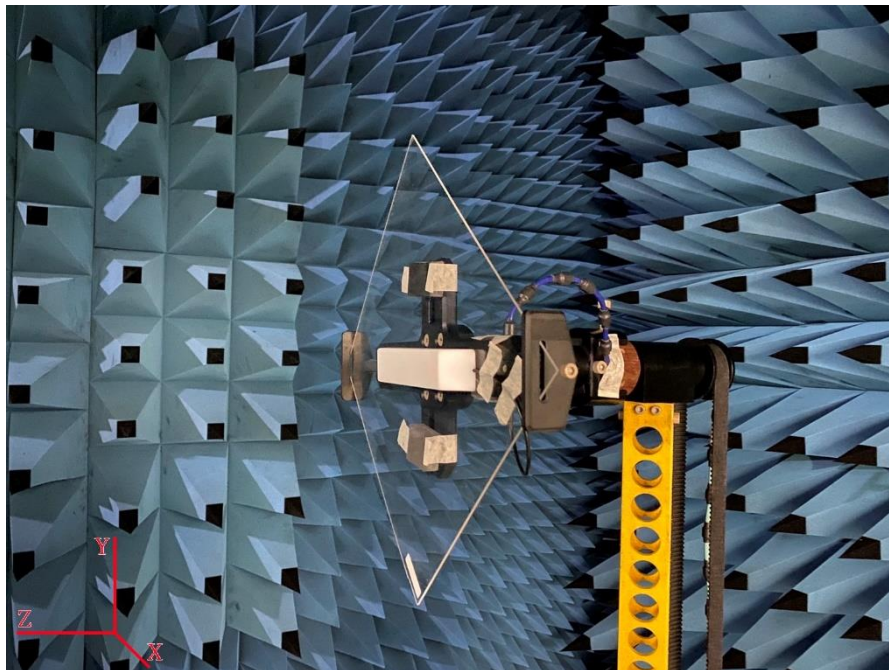

## *Specification*

*1. Product Type: AMS Antenna*

*2. Frequency: 690~3800MHz*

*3. Cable and connector: 2m RG316 + MCX M RA*

*4. Testing on ACRYLIC SHEET*

*※RoHS Compliant*

Frequency (MHz)	Return Loss (dB)	VSWR	Efficiency (%)	Gain (dBi)
690	-20.43	1.22	61.94	0.81
824	-17.04	1.32	57.94	2.38
960	-18.05	1.32	54.83	2.47
1710	-23.16	1.14	55.85	1.78
1880	-16.25	1.36	56.36	3.68
2170	-18.14	1.27	47.97	2.58
2700	-15.23	1.41	58.08	2.57
3300	-21.88	1.17	62.37	4.43
3800	-10.45	1.85	55.21	3.6

### Test Report (Return Loss & VSWR)

Test Photo

3D Test Photo