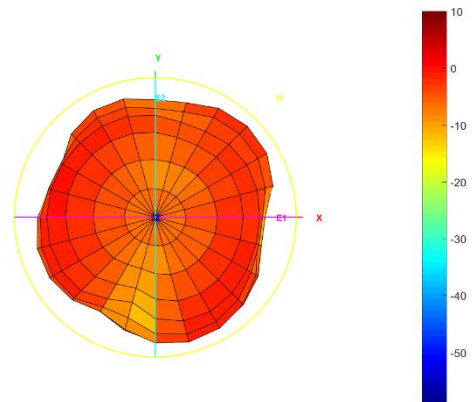

### Test Report (Return Loss & VSWR)

Test Photo

3D Test Photo

# Total\_Gain (dBi)

Total\_3D\_Top View\_690MHz

Total\_3D\_Front View\_690MHz

Total\_3D\_Left View\_690MHz

Total\_3D\_Side View 1\_690MHz

Total\_3D\_Top View\_824MHz

Total\_3D\_Front View\_824MHz

Total\_3D\_Left View\_824MHz

Total\_3D\_Side View 1\_824MHz

Total\_3D\_Top View\_960MHz

Total\_3D\_Front View\_960MHz

Total\_3D\_Left View\_960MHz

Total\_3D\_Side View 1\_960MHz

Total\_3D\_Top View\_1.71GHz

Total\_3D\_Front View\_1.71GHz

Total\_3D\_Left View\_1.71GHz

Total\_3D\_Side View\_1.71GHz

Total\_3D\_Top View\_1.88GHz

Total\_3D\_Front View\_1.88GHz

Total\_3D\_Left View\_1.88GHz

Total\_3D\_Side View\_1.88GHz

Total\_3D\_Top View\_2.17GHz