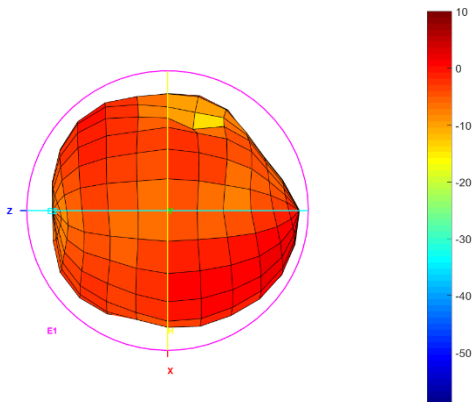

# Total\_Gain (dBi)

Total\_3D\_Top View\_690MHz

Total\_3D\_Front View\_690MHz

Total\_3D\_Left View\_690MHz

Total\_3D\_Side View 1\_690MHz

Total\_3D\_Top View\_824MHz

Total\_3D\_Front View\_824MHz

Total\_3D\_Left View\_824MHz

Total\_3D\_Side View 1\_824MHz

Total\_3D\_Top View\_960MHz

Total\_3D\_Front View\_960MHz

Total\_3D\_Left View\_960MHz

Total\_3D\_Side View 1\_960MHz

Total\_3D\_Top View\_1.71GHz

Total\_3D\_Front View\_1.71GHz

Total\_3D\_Left View\_1.71GHz

Total\_3D\_Side View\_1.71GHz

Total\_3D\_Top View\_1.88GHz

Total\_3D\_Front View\_1.88GHz

Total\_3D\_Left View\_1.88GHz

Total\_3D\_Side View\_1.88GHz

Total\_3D\_Top View\_2.17GHz