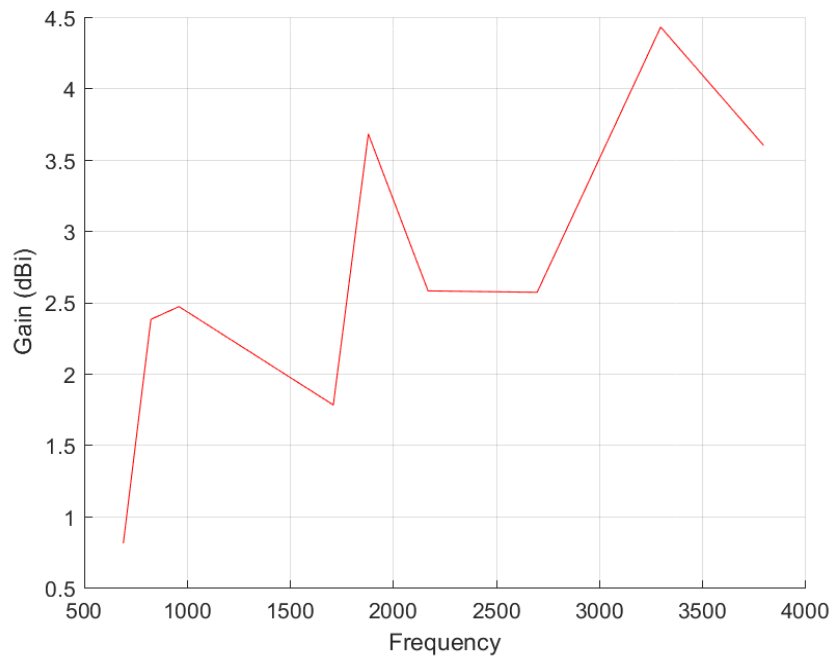

Total_3D_Front View_690MHz

Total_Gain (dBi)

Total_3D_Top View_690MHz