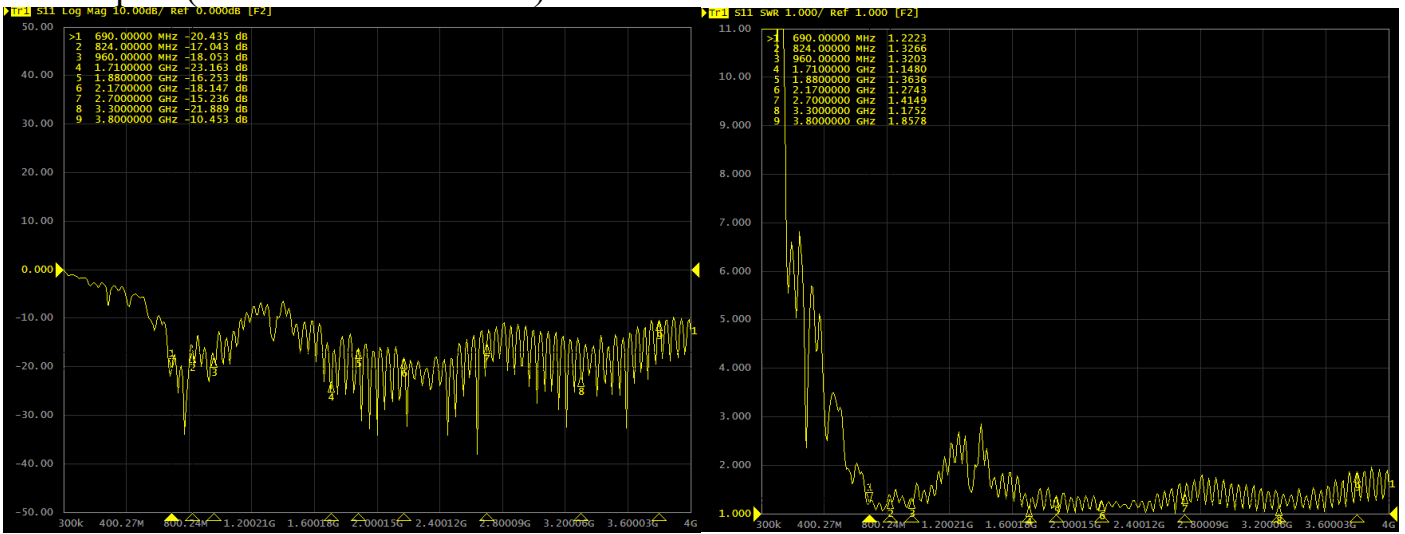

## *Specification*

*1. Product Type: AMS Antenna*

*2. Frequency: 690~3800MHz*

*3. Cable and connector: 2m RG316 + MCX M RA*

*4. Testing on ACRYLIC SHEET*

*※RoHS Compliant*

Frequency (MHz)	Return Loss (dB)	VSWR	Efficiency (%)	Gain (dBi)
690	-20.43	1.22	61.94	0.81
824	-17.04	1.32	57.94	2.38
960	-18.05	1.32	54.83	2.47
1710	-23.16	1.14	55.85	1.78
1880	-16.25	1.36	56.36	3.68
2170	-18.14	1.27	47.97	2.58
2700	-15.23	1.41	58.08	2.57
3300	-21.88	1.17	62.37	4.43
3800	-10.45	1.85	55.21	3.6

### Test Report (Return Loss & VSWR)

Test Photo

3D Test Photo

# 3D Test Data

Freq. / Chan.	Color
690MHz	Red
824MHz	Green
960MHz	Magenta
1.71GHz	Cyan
1.88GHz	Yellow
2.17GHz	Black
2.7GHz	Dark Green
3.3GHz	Brown
3.8GHz	Blue

Total\_Efficiency (%)