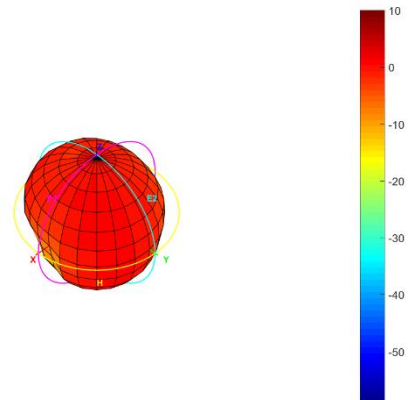

# Total\_Gain (dBi)

Total\_3D\_Top View\_690MHz

Total\_3D\_Front View\_690MHz

Total\_3D\_Left View\_690MHz

Total\_3D\_Side View 1\_690MHz

Total\_3D\_Top View\_824MHz

Total\_3D\_Front View\_824MHz

Total\_3D\_Left View\_824MHz

Total\_3D\_Side View 1\_824MHz

Total\_3D\_Top View\_960MHz

Total\_3D\_Front View\_960MHz

Total\_3D\_Left View\_960MHz

Total\_3D\_Side View 1\_960MHz

Total\_3D\_Top View\_1.71GHz

Total\_3D\_Front View\_1.71GHz

Total\_3D\_Left View\_1.71GHz

Total\_3D\_Side View\_1.71GHz

Total\_3D\_Top View\_1.88GHz

Total\_3D\_Front View\_1.88GHz

Total\_3D\_Left View\_1.88GHz

Total\_3D\_Side View\_1.88GHz

Total\_3D\_Top View\_2.17GHz