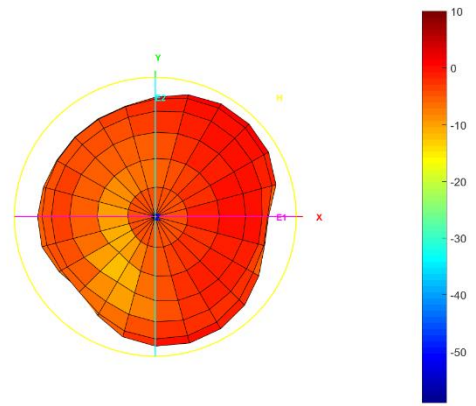

### Test Report (Return Loss & VSWR)

Test Photo

3D Test Photo

# Total\_Gain (dBi)

Total\_3D\_Top View\_690MHz

Total\_3D\_Front View\_690MHz

Total\_3D\_Left View\_690MHz

Total\_3D\_Side View 1\_690MHz

Total\_3D\_Top View\_824MHz

Total\_3D\_Front View\_824MHz

Total\_3D\_Left View\_824MHz

Total\_3D\_Side View 1\_824MHz

Total\_3D\_Top View\_960MHz

Total\_3D\_Front View\_960MHz

Total\_3D\_Left View\_960MHz

Total\_3D\_Side View 1\_960MHz

Total\_3D\_Top View\_1.71GHz

Total\_3D\_Front View\_1.71GHz

Total\_3D\_Left View\_1.71GHz

Total\_3D\_Side View\_1.71GHz

Total\_3D\_Top View\_1.88GHz

Total\_3D\_Front View\_1.88GHz

Total\_3D\_Left View\_1.88GHz

Total\_3D\_Side View\_1.88GHz

Total\_3D\_Top View\_2.17GHz