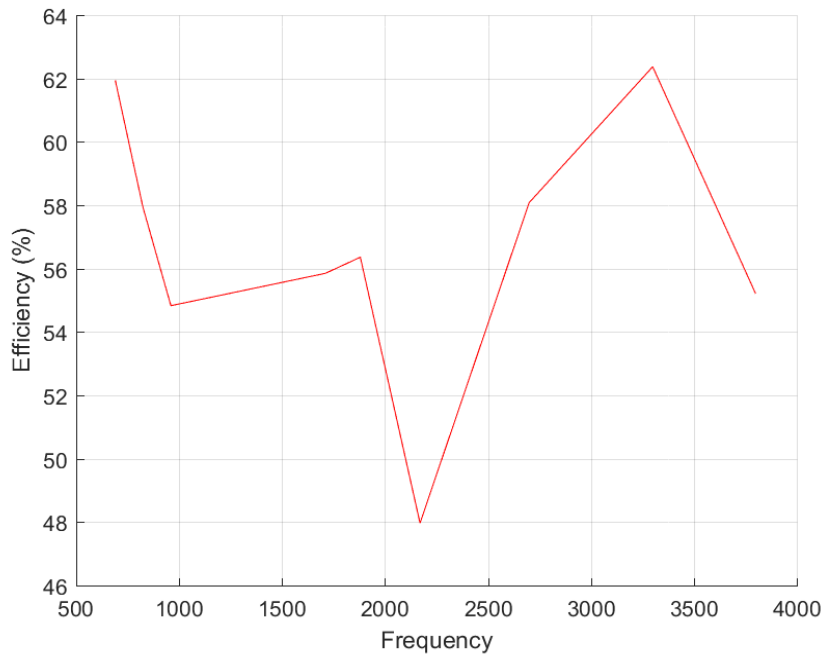

## *Specification*

*1. Product Type: AMS Antenna*

*2. Frequency: 690~3800MHz*

*3. Cable and connector: 2m RG316 + MCX M RA*

*4. Testing on ACRYLIC SHEET*

*※RoHS Compliant*

Frequency (MHz)	Return Loss (dB)	VSWR	Efficiency (%)	Gain (dBi)
690	-20.43	1.22	61.94	0.81
824	-17.04	1.32	57.94	2.38
960	-18.05	1.32	54.83	2.47
1710	-23.16	1.14	55.85	1.78
1880	-16.25	1.36	56.36	3.68
2170	-18.14	1.27	47.97	2.58
2700	-15.23	1.41	58.08	2.57
3300	-21.88	1.17	62.37	4.43
3800	-10.45	1.85	55.21	3.6

### Test Report (Return Loss & VSWR)

Test Photo

3D Test Photo

# 3D Test Data

Freq. / Chan.	Color
690MHz	Red
824MHz	Green
960MHz	Magenta
1.71GHz	Cyan
1.88GHz	Yellow
2.17GHz	Black
2.7GHz	Dark Green
3.3GHz	Brown
3.8GHz	Blue

Total\_Efficiency (%)