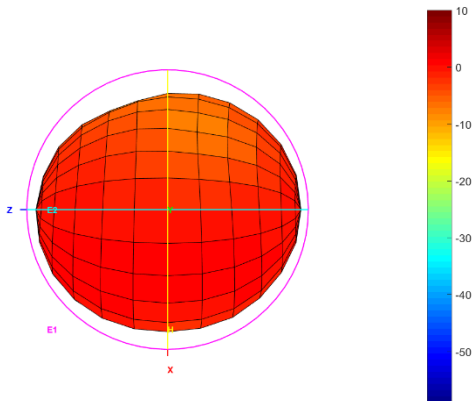

### Test Report (Return Loss & VSWR)

Test Photo

3D Test Photo

# 3D Test Data

Freq. / Chan.	Color
690MHz	Red
824MHz	Green
960MHz	Magenta
1.71GHz	Cyan
1.88GHz	Yellow
2.17GHz	Black
2.7GHz	Dark Green
3.3GHz	Brown
3.8GHz	Blue

Total\_Efficiency (%)

# Total\_Gain (dBi)

Total\_3D\_Top View\_690MHz

Total\_3D\_Front View\_690MHz

Total\_3D\_Left View\_690MHz

Total\_3D\_Side View 1\_690MHz

Total\_3D\_Top View\_824MHz

Total\_3D\_Front View\_824MHz

Total\_3D\_Left View\_824MHz

Total\_3D\_Side View 1\_824MHz

Total\_3D\_Top View\_960MHz

Total\_3D\_Front View\_960MHz

Total\_3D\_Left View\_960MHz

Total\_3D\_Side View 1\_960MHz

Total\_3D\_Top View\_1.71GHz

Total\_3D\_Front View\_1.71GHz