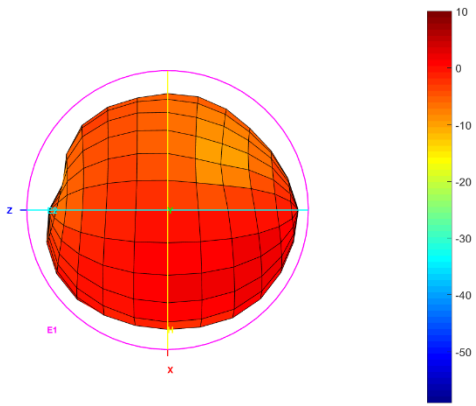

# Total\_Gain (dBi)

Total\_3D\_Top View\_690MHz

Total\_3D\_Front View\_690MHz

Total\_3D\_Left View\_690MHz

Total\_3D\_Side View 1\_690MHz

Total\_3D\_Top View\_824MHz

Total\_3D\_Front View\_824MHz

Total\_3D\_Left View\_824MHz

Total\_3D\_Side View 1\_824MHz

Total\_3D\_Top View\_960MHz

Total\_3D\_Front View\_960MHz

Total\_3D\_Left View\_960MHz

Total\_3D\_Side View 1\_960MHz

Total\_3D\_Top View\_1.71GHz

Total\_3D\_Front View\_1.71GHz

Total\_3D\_Left View\_1.71GHz

Total\_3D\_Side View\_1.71GHz

Total\_3D\_Top View\_1.88GHz

Total\_3D\_Front View\_1.88GHz

Total\_3D\_Left View\_1.88GHz

Total\_3D\_Side View\_1.88GHz

Total\_3D\_Top View\_2.17GHz