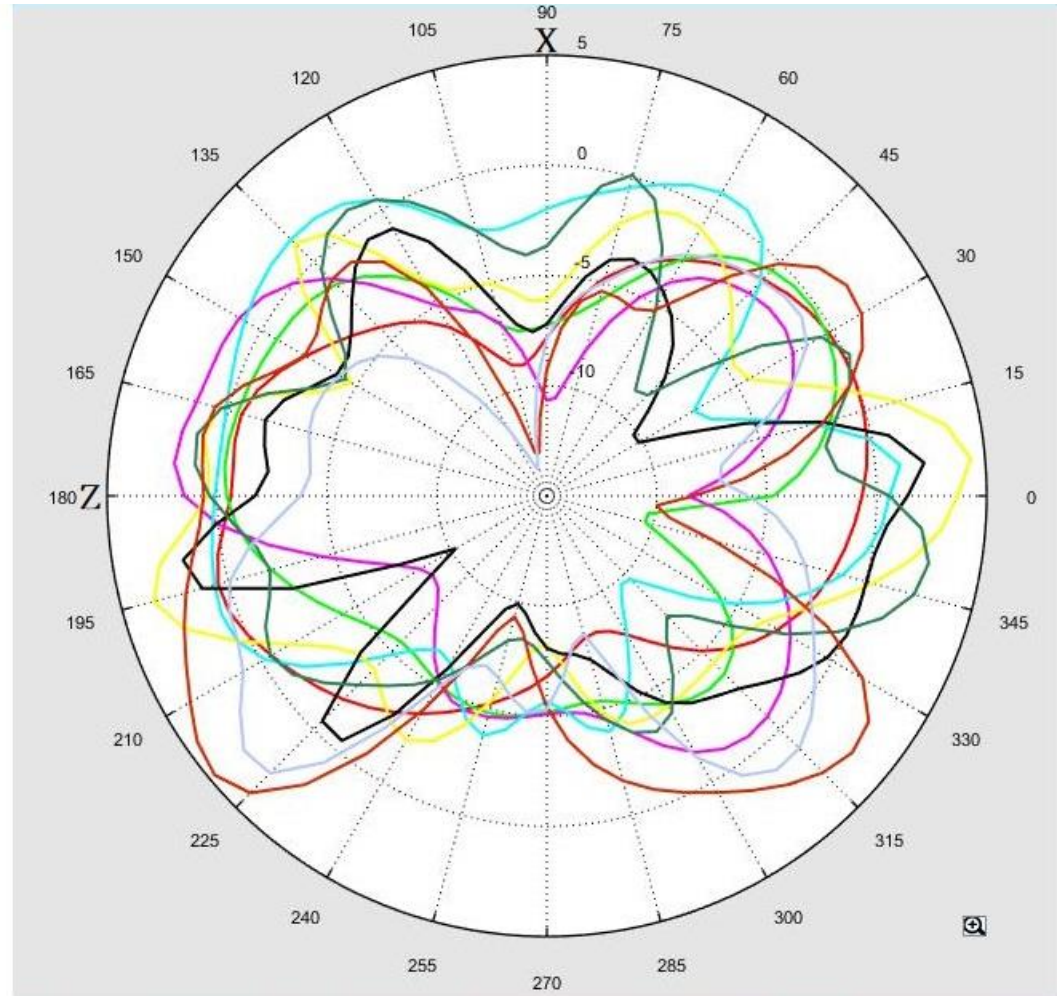

## *Specification*

*1. Product Type: AMS Antenna*

*2. Frequency: 690~3800MHz*

*3. Cable and connector: 2m RG316 + MCX M RA*

*4. Testing on ACRYLIC SHEET*

*※RoHS Compliant*

Frequency (MHz)	Return Loss (dB)	VSWR	Efficiency (%)	Gain (dBi)
690	-20.43	1.22	61.94	0.81
824	-17.04	1.32	57.94	2.38
960	-18.05	1.32	54.83	2.47
1710	-23.16	1.14	55.85	1.78
1880	-16.25	1.36	56.36	3.68
2170	-18.14	1.27	47.97	2.58
2700	-15.23	1.41	58.08	2.57
3300	-21.88	1.17	62.37	4.43
3800	-10.45	1.85	55.21	3.6

### Test Report (Return Loss & VSWR)

Test Photo

3D Test Photo

# 3D Test Data

Freq. / Chan.	Color
690MHz	Red
824MHz	Green
960MHz	Magenta
1.71GHz	Cyan
1.88GHz	Yellow
2.17GHz	Black
2.7GHz	Dark Green
3.3GHz	Brown
3.8GHz	Blue

Total\_Efficiency (%)

Total\_3D\_Side View 1\_824MHz

Total\_3D\_Top View\_960MHz

Total\_3D\_Front View\_960MHz

Total\_3D\_Left View\_960MHz

Total\_3D\_Side View 1\_960MHz

Total\_3D\_Top View\_1.71GHz

Total\_3D\_Front View\_1.71GHz