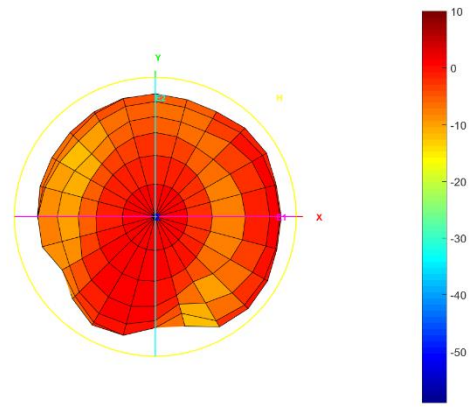

# Total\_Gain (dBi)

Total\_3D\_Top View\_690MHz

Total\_3D\_Front View\_690MHz

Total\_3D\_Left View\_690MHz

Total\_3D\_Side View 1\_690MHz

Total\_3D\_Top View\_824MHz

Total\_3D\_Front View\_824MHz

Total\_3D\_Left View\_824MHz

Total\_3D\_Side View 1\_824MHz

Total\_3D\_Top View\_960MHz

Total\_3D\_Front View\_960MHz

Total\_3D\_Left View\_960MHz

Total\_3D\_Side View 1\_960MHz

Total\_3D\_Top View\_1.71GHz

Total\_3D\_Front View\_1.71GHz

Total\_3D\_Left View\_1.71GHz

Total\_3D\_Side View\_1.71GHz

Total\_3D\_Top View\_1.88GHz

Total\_3D\_Front View\_1.88GHz

Total\_3D\_Left View\_1.88GHz

Total\_3D\_Side View\_1.88GHz

Total\_3D\_Top View\_2.17GHz

Total\_3D\_Front View\_2.17GHz

Total\_3D\_Left View\_2.17GHz

Total\_3D\_Side View 1\_2.17GHz

Total\_3D\_Top View\_2.7GHz

Total\_3D\_Front View\_2.7GHz

Total\_3D\_Left View\_2.7GHz

Total\_3D\_Side View 1\_2.7GHz