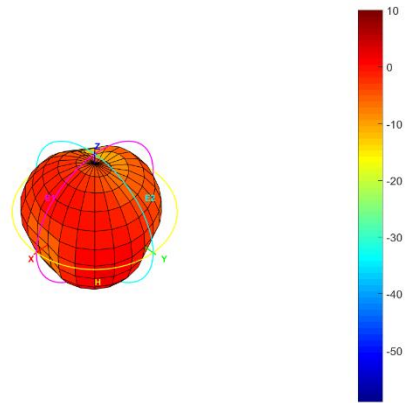

# Total\_Gain (dBi)

Total\_3D\_Top View\_690MHz

Total\_3D\_Front View\_690MHz

Total\_3D\_Left View\_690MHz

Total\_3D\_Side View 1\_690MHz

Total\_3D\_Top View\_824MHz

Total\_3D\_Front View\_824MHz

Total\_3D\_Left View\_824MHz

Total\_3D\_Side View 1\_824MHz

Total\_3D\_Top View\_960MHz

Total\_3D\_Front View\_960MHz

Total\_3D\_Left View\_960MHz

Total\_3D\_Side View 1\_960MHz

Total\_3D\_Top View\_1.71GHz

Total\_3D\_Front View\_1.71GHz

Total\_3D\_Left View\_1.71GHz

Total\_3D\_Side View\_1.71GHz

Total\_3D\_Top View\_1.88GHz

Total\_3D\_Front View\_1.88GHz

Total\_3D\_Left View\_1.88GHz

Total\_3D\_Side View\_1.88GHz

Total\_3D\_Top View\_2.17GHz