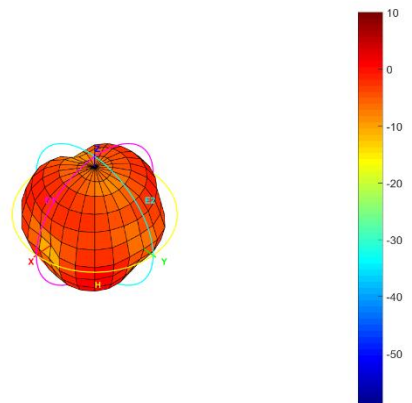

# Total\_Gain (dBi)

Total\_3D\_Top View\_690MHz

Total\_3D\_Front View\_690MHz

Total\_3D\_Left View\_690MHz

Total\_3D\_Side View 1\_690MHz

Total\_3D\_Top View\_824MHz

Total\_3D\_Front View\_824MHz

Total\_3D\_Left View\_824MHz

Total\_3D\_Side View 1\_824MHz

Total\_3D\_Top View\_960MHz

Total\_3D\_Front View\_960MHz

Total\_3D\_Left View\_960MHz

Total\_3D\_Side View 1\_960MHz

Total\_3D\_Top View\_1.71GHz

Total\_3D\_Front View\_1.71GHz

Total\_3D\_Left View\_1.71GHz

Total\_3D\_Side View\_1.71GHz

Total\_3D\_Top View\_1.88GHz

Total\_3D\_Front View\_1.88GHz

Total\_3D\_Left View\_1.88GHz

Total\_3D\_Side View\_1.88GHz

Total\_3D\_Top View\_2.17GHz

Total\_3D\_Front View\_2.17GHz

Total\_3D\_Left View\_2.17GHz

Total\_3D\_Side View 1\_2.17GHz

Total\_3D\_Top View\_2.7GHz

Total\_3D\_Front View\_2.7GHz

Total\_3D\_Left View\_2.7GHz

Total\_3D\_Side View 1\_2.7GHz