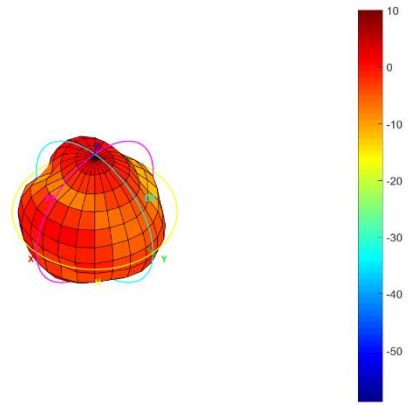

# Total\_Gain (dBi)

Total\_3D\_Top View\_690MHz

Total\_3D\_Front View\_690MHz

Total\_3D\_Left View\_690MHz

Total\_3D\_Side View 1\_690MHz

Total\_3D\_Top View\_824MHz

Total\_3D\_Front View\_824MHz

Total\_3D\_Left View\_824MHz

Total\_3D\_Side View 1\_824MHz

Total\_3D\_Top View\_960MHz

Total\_3D\_Front View\_960MHz

Total\_3D\_Left View\_960MHz

Total\_3D\_Side View 1\_960MHz

Total\_3D\_Top View\_1.71GHz

Total\_3D\_Front View\_1.71GHz

Total\_3D\_Left View\_1.71GHz

Total\_3D\_Side View\_1.71GHz

Total\_3D\_Top View\_1.88GHz

Total\_3D\_Front View\_1.88GHz

Total\_3D\_Left View\_1.88GHz

Total\_3D\_Side View\_1.88GHz

Total\_3D\_Top View\_2.17GHz

Total\_3D\_Front View\_2.17GHz

Total\_3D\_Left View\_2.17GHz

Total\_3D\_Side View 1\_2.17GHz

Total\_3D\_Top View\_2.7GHz

Total\_3D\_Front View\_2.7GHz

Total\_3D\_Left View\_2.7GHz

Total\_3D\_Side View 1\_2.7GHz