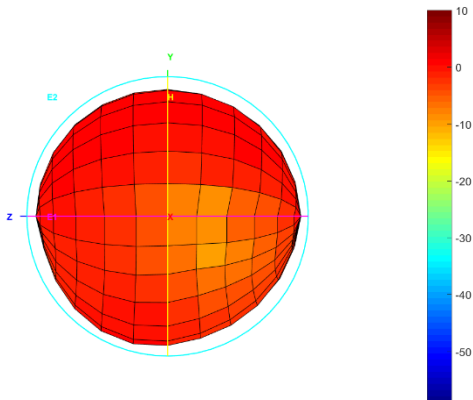

# Total\_Gain (dBi)

Total\_3D\_Top View\_690MHz

Total\_3D\_Front View\_690MHz

Total\_3D\_Left View\_690MHz

Total\_3D\_Side View 1\_690MHz

Total\_3D\_Top View\_824MHz

Total\_3D\_Front View\_824MHz

Total\_3D\_Left View\_824MHz

Total\_3D\_Side View 1\_824MHz

Total\_3D\_Top View\_960MHz

Total\_3D\_Front View\_960MHz

Total\_3D\_Left View\_960MHz

Total\_3D\_Side View 1\_960MHz

Total\_3D\_Top View\_1.71GHz

Total\_3D\_Front View\_1.71GHz

Total\_3D\_Left View\_1.71GHz

Total\_3D\_Side View\_1.71GHz

Total\_3D\_Top View\_1.88GHz

Total\_3D\_Front View\_1.88GHz

Total\_3D\_Left View\_1.88GHz

Total\_3D\_Side View\_1.88GHz

Total\_3D\_Top View\_2.17GHz