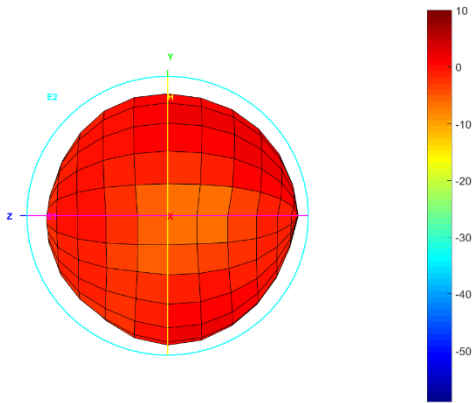

# Total\_Gain (dBi)

Total\_3D\_Top View\_690MHz

Total\_3D\_Front View\_690MHz

Total\_3D\_Left View\_690MHz

Total\_3D\_Side View 1\_690MHz

Total\_3D\_Top View\_824MHz

Total\_3D\_Front View\_824MHz

Total\_3D\_Left View\_824MHz

Total\_3D\_Side View 1\_824MHz

Total\_3D\_Top View\_960MHz

Total\_3D\_Front View\_960MHz

Total\_3D\_Left View\_960MHz

Total\_3D\_Side View 1\_960MHz

Total\_3D\_Top View\_1.71GHz

Total\_3D\_Front View\_1.71GHz

Total\_3D\_Left View\_1.71GHz

Total\_3D\_Side View\_1.71GHz

Total\_3D\_Top View\_1.88GHz

Total\_3D\_Front View\_1.88GHz

Total\_3D\_Left View\_1.88GHz

Total\_3D\_Side View\_1.88GHz

Total\_3D\_Top View\_2.17GHz