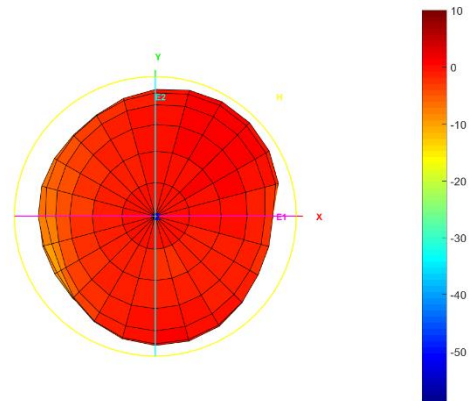

### Test Report (Return Loss & VSWR)

Test Photo

3D Test Photo

# 3D Test Data

Freq. / Chan.	Color
690MHz	Red
824MHz	Green
960MHz	Magenta
1.71GHz	Cyan
1.88GHz	Yellow
2.17GHz	Black
2.7GHz	Dark Green
3.3GHz	Brown
3.8GHz	Blue

Total\_Efficiency (%)

# Total\_Gain (dBi)

Total\_3D\_Top View\_690MHz

Total\_3D\_Front View\_690MHz

Total\_3D\_Left View\_690MHz

Total\_3D\_Side View 1\_690MHz

Total\_3D\_Top View\_824MHz

Total\_3D\_Front View\_824MHz

Total\_3D\_Left View\_824MHz

Total\_3D\_Side View 1\_824MHz

Total\_3D\_Top View\_960MHz

Total\_3D\_Front View\_960MHz

Total\_3D\_Left View\_960MHz

Total\_3D\_Side View 1\_960MHz

Total\_3D\_Top View\_1.71GHz

Total\_3D\_Front View\_1.71GHz